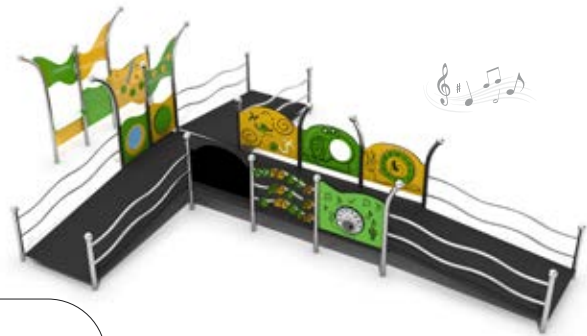

KAJO 2
K1002

Material: stainless steel

L -8,91 m
W-6,39 m
H -2,25 m

0,55 m