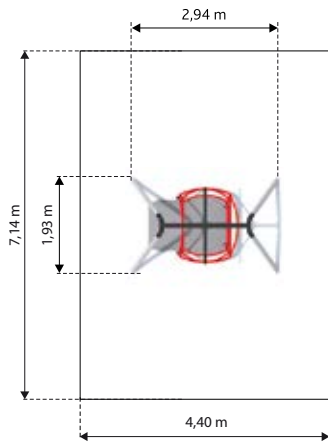

H - 0,79 m

SATURN
GM1611

Material: steel galvanized
and powder painted

L - 2,94 m
W - 1,93 m
H - 2,61 m

CENTAUR
GM495503

Material: steel galvanized
and powder painted

L - 9,17 m 1,2 m
W - 7,37 m
H - 2,3 m

DRAGON
GM495506