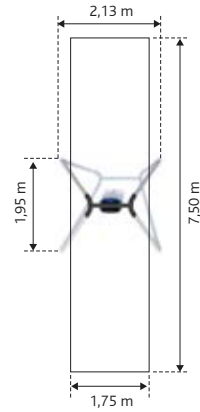

PLUTO

GM1601ns

Material: steel galvanized and powder painted

L - 2,13 m   1,3 m
W - 2,1 m
H - 2,27 m