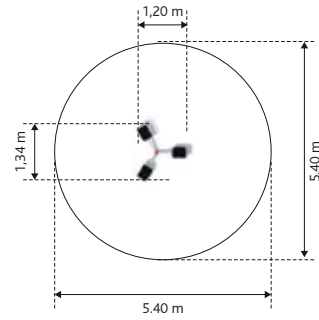

CYCLAMEN

GM00483-T

Material: steel galvanized and powder painted

L - 1,20 m   0,7 m
W - 1,34 m
H - 0,71 m