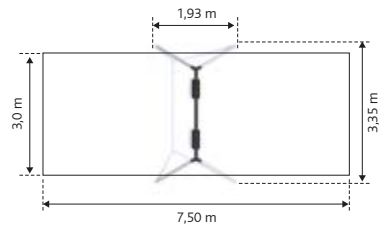

LAVENDER
GM1602S-T

Material: steel galvanized and powder painted

L - 3,35 m
W - 1,93 m
H - 2,29 m