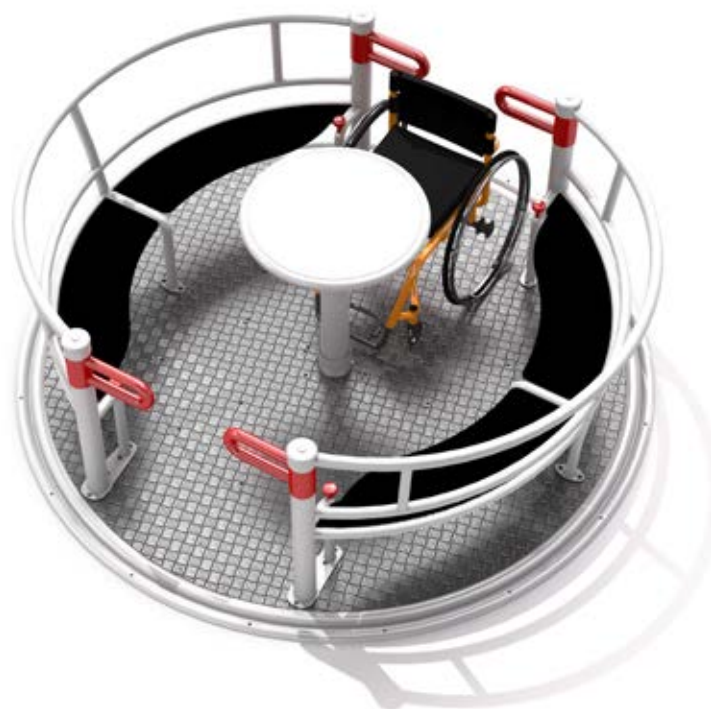

YUGO 2

GM0622

Material: steel galvanized and powder painted

L - 2,2 m 0,79 m

W - 2,2 m

H - 0,79 m