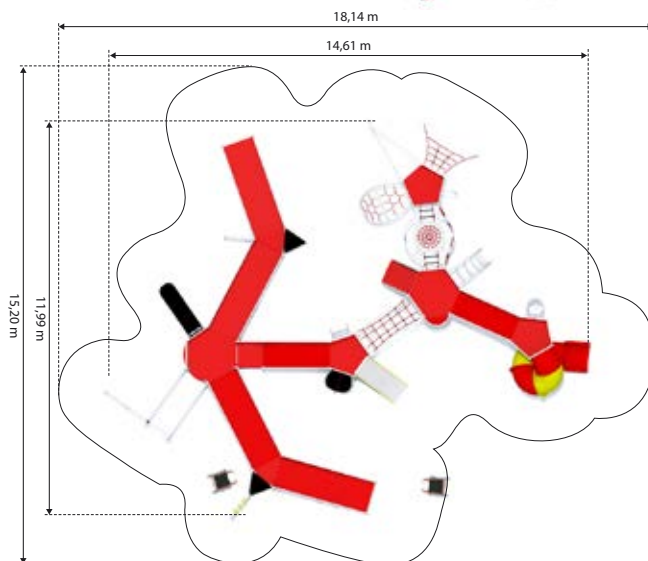

CENTAUR
GM495503

Material: steel galvanized
and powder painted

L - 9,17 m   1,2 m
W - 7,37 m
H - 2,3 m

DRAGON
GM495506

Material: steel galvanized
and powder painted

L - 14,61 m   2,0 m
W - 11,99 m
H - 3,16 m