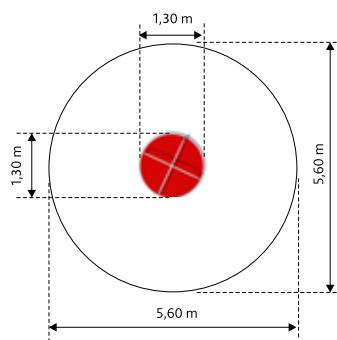

Material: steel galvanized and powder painted

L - 1,4m 0,7m
W - 1,4m
H - 0,7m

Option: diameter - 1,65 m

HURRICANE

GM0324

Material: steel galvanized and powder painted

L - 1,3m 0,8m
W - 1,3m
H - 0,8m

Option: diameter - 1,6 m