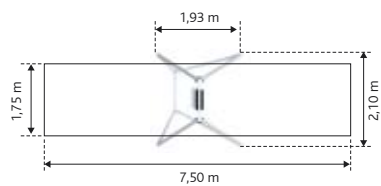

CROCUS
GM1601S-T

Material: steel galvanized and powder painted

L - 2,1 m 1,3 m
W - 1,93 m
H - 2,29 m