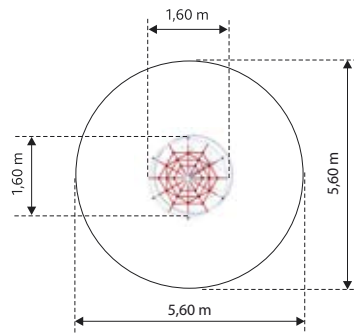

MT. KASPROWY

GM0702

Material: steel galvanized and powder painted

L - 1,6 m   1,33 m
W - 1,6 m
H - 2,0 m