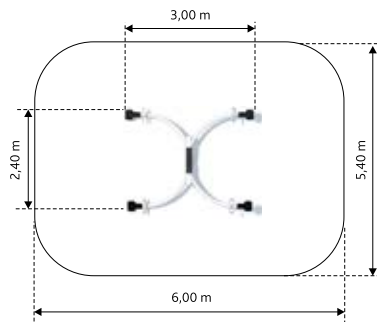

L - 3,0 m
W - 1,42 m
H - 1,13 m

0,91 m

Slow System

CRAB
GM1654

Material: steel galvanized and powder painted

L - 3,0 m
W - 2,4 m
H - 1,13 m

Slow System

OCTOPUS
GM1656