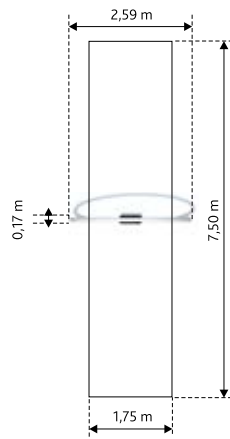

STARGATE

GM1606s

Material: steel galvanized and powder painted

L - 2,59 m
W - 0,17 m
H - 2,16 m

1,3 m

SNAKE

GM1652

Material: steel galvanized and powder painted