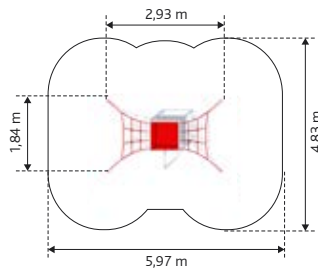

CACTUS 1
GM41413-T

Material: steel galvanized and powder painted

L -2,93 m   0,9 m
W-1,84 m
H -1,80 m