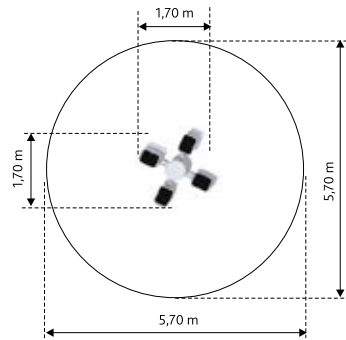

CIROCCO 4

GM0484

Material: steel galvanized and powder painted

L - 1,7 m   0,72 m
W - 1,7 m
H - 0,72 m