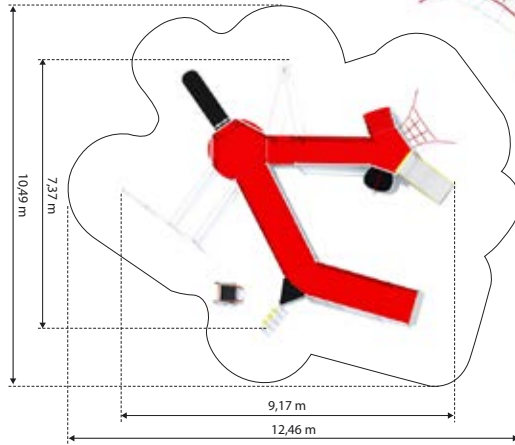

H - 0,79 m

SATURN
GM1611

Material: steel galvanized
and powder painted

L - 2,94 m
W - 1,93 m
H - 2,61 m

CENTAUR
GM495503

Material: steel galvanized
and powder painted

L - 9,17 m 1,2 m
W - 7,37 m
H - 2,3 m

DRAGON
GM495506