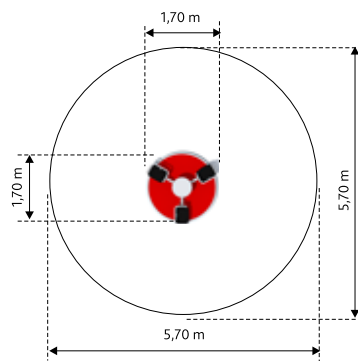

MISTRAL 3

GM0473

Material: steel galvanized and powder painted

L - 1,7m   0,72m
W - 1,7m
H - 0,72m