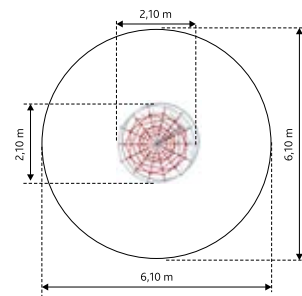

L - 2,1 m 1,93 m
W - 2,1 m
H - 3,0 m

MT. BLANC

GM0704

Material: steel galvanized and powder painted

L - 2,1 m 1,93 m
W - 2,1 m
H - 3,0 m

MT. KASPROWY

GM0702

Material: steel galvanized and powder painted