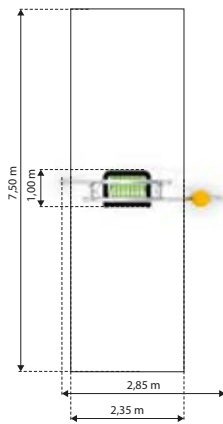

Material: steel galvanized and powder painted

L - 2,13 m 1,3 m
W - 2,1 m
H - 2,27 m

POGO

K305

Material: steel galvanized and powder painted

L - 2,85 m 1,3 m
W - 1,0 m
H - 2,4 m

For disable users available also: