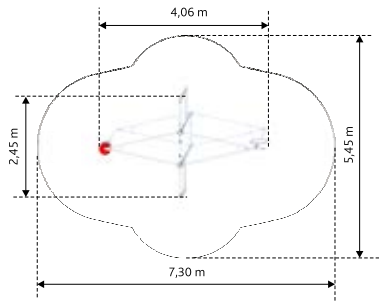

CETUS
GM3400

Material: steel galvanized and powder painted

L -4,06 m 1,65 m
W-2,45 m
H -2,16 m