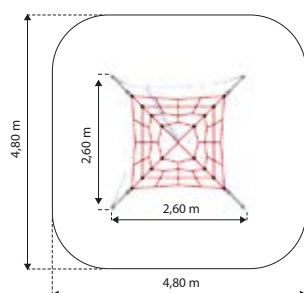

MT. MNICH

W101

Material: steel galvanized

L - 2,6 m   1,5 m
W - 2,6 m
H - 2,0 m