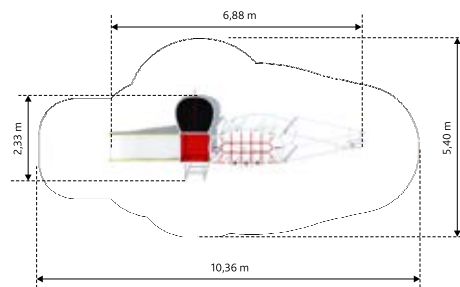

GEMINI
G41002

Material: steel galvanized and powder painted

L -6,88 m 1,95 m
W-2,33 m
H -2,16 m