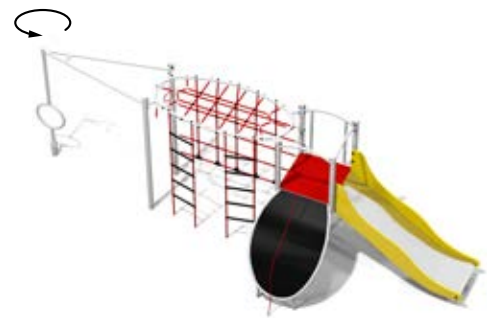

GEMINI
G41002

Material: steel galvanized and powder painted

L -6,88 m 1,95 m
W-2,33 m
H -2,16 m