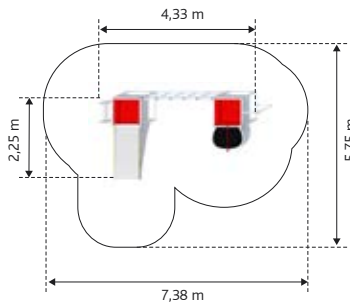

Material: steel galvanized and powder painted

L - 3,63 m
W - 2,93 m
H - 1,8 m

DAISY
GM424401-T

Material: steel galvanized and powder painted

L - 4,33 m
W - 2,25 m
H - 1,8 m

CAMELLIA
GM424402-T

Material: steel galvanized
and powder painted