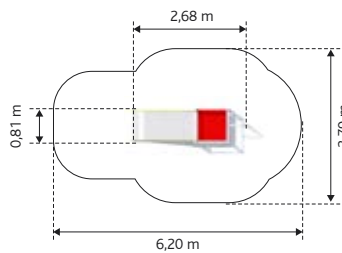

CACTUS 2
GM41411-T

Material: steel galvanized and powder painted

L -2,68 m   0,9 m
W-0,81 m
H - 1,8 m