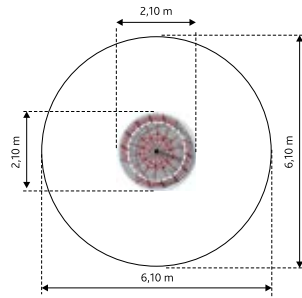

MT. EVEREST

GM0710

Material: steel galvanized and powder painted

L - 2,1 m   1,93 m
W - 2,1 m
H - 3,0 m