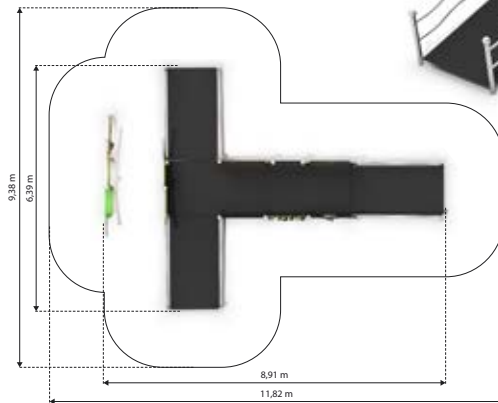

KAJO 2
K1002

Material: stainless steel

L -8,91 m
W-6,39 m
H -2,25 m

0,55 m