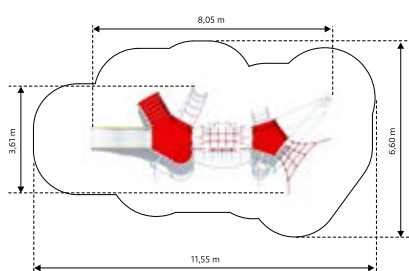

W-4,47 m

H - 2,35 m

ANDROMEDA

GM425601

Material: steel galvanized and powder painted

L - 8,05 m 1,98 m

W-3,61 m

H - 2,43 m