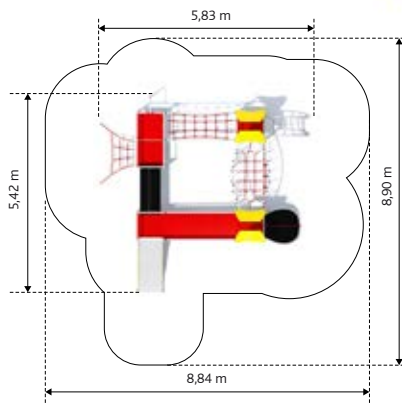

L - 4,7 m 2,0 m
W-3,09 m
H -2,86 m

GERBERA
GM444401-T

Material: steel galvanized
and powder painted

L -5,83 m 2,0 m
W-5,42 m
H -3,22 m

ASTER

GM0701-T

Material: steel galvanized and powder painted

L - 1,6 m 1,3 m
W - 1,6 m
H - 2,02 m