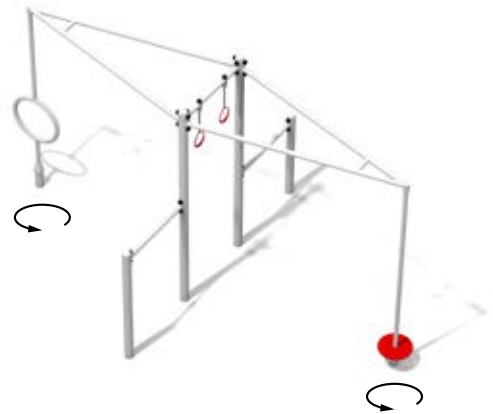

CETUS
GM3400

Material: steel galvanized and powder painted

L -4,06 m 1,65 m
W-2,45 m
H -2,16 m