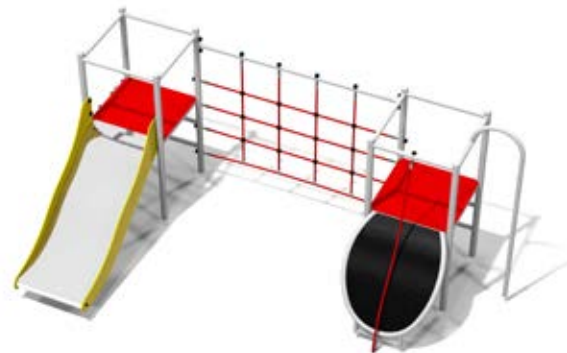

Material: steel galvanized and powder painted

L - 3,63 m
W - 2,93 m
H - 1,8 m

DAISY
GM424401-T

Material: steel galvanized and powder painted

L - 4,33 m
W - 2,25 m
H - 1,8 m

CAMELLIA
GM424402-T

Material: steel galvanized
and powder painted