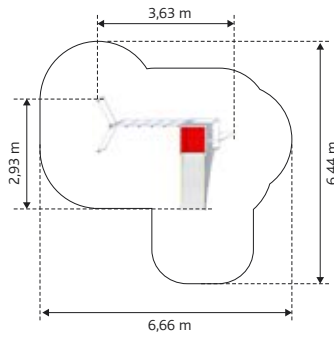

JASMINE
GM41423-T

Material: steel galvanized and powder painted

L - 3,63 m
W - 2,93 m
H - 1,8 m