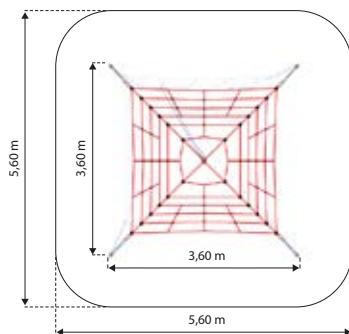

MT. GERLACH

W102

Material: steel galvanized

L - 3,6 m   1,9 m
W - 3,6 m
H - 2,7 m