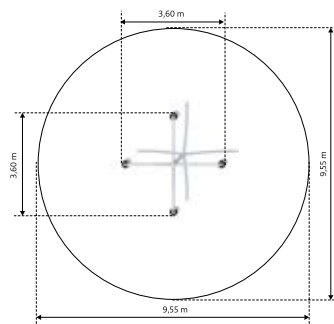

MONSOON 4

GM0724

Material: steel galvanized and powder painted

L - 3,6 m   0,42 m
W - 3,6 m
H - 2,5 m