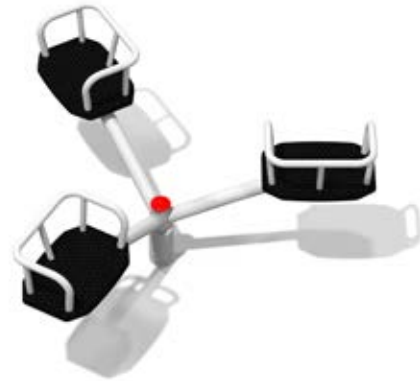

CYCLAMEN

GM00483-T

Material: steel galvanized and powder painted

L - 1,20 m   0,7 m
W - 1,34 m
H - 0,71 m