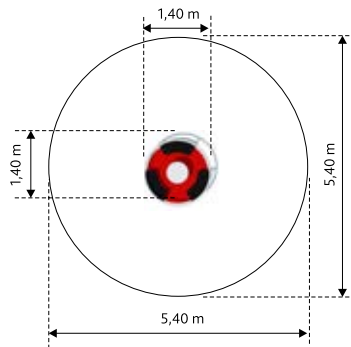

TORNADO

GM0147

Material: steel galvanized and powder painted

L - 1,4m   0,7m
W - 1,4m
H - 0,7m

Option: diameter - 1,65 m