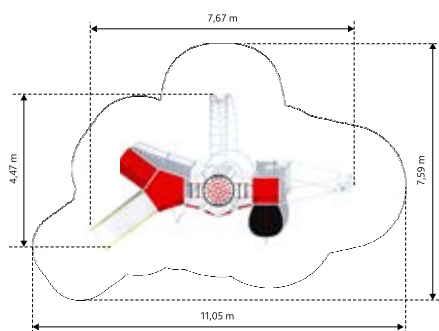

L - 0,1 m
W - 0,8 m
H - 1,87 m

Climbing frames
26-27

Roundabouts
28-29

Hanging roundabouts
30-31

Spinners
32

Net structures
33

Swings
34

Seesaws
35-36

W-4,47 m

H - 2,35 m

ANDROMEDA

GM425601

Material: steel galvanized and powder painted

L - 8,05 m 1,98 m

W-3,61 m

H - 2,43 m