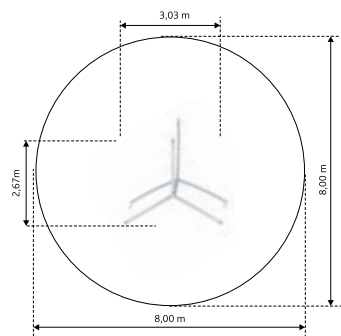

CIROCCO 4

GM0484

Material: steel galvanized and powder painted

L - 1,7 m 0,72 m
W - 1,7 m
H - 0,72 m

ZEPHYR 2

GM0712

Material: steel galvanized and powder painted

L - 3,44 m 1,84 m
W - 0,2 m
H - 2,5 m

ZEPHYR 3

GM0713

Material: steel galvanized and powder painted

L - 3,03 m 1,84 m
W - 2,67 m
H - 2,5 m

ZEPHYR 4

GM0714

Material: steel galvanized and powder painted

L - 3,44 m 1,84 m
W - 3,44 m
H - 2,5 m