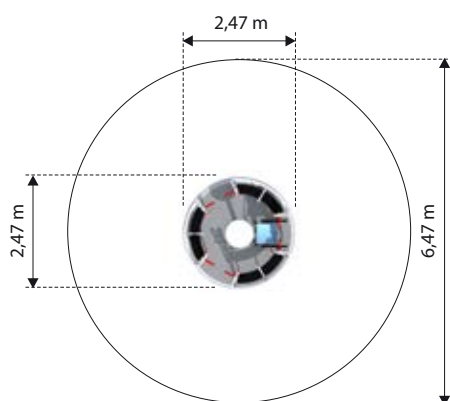

YUGO

GM0621

Material: steel galvanized and powder painted

L - 2,47 m 0,79 m

W - 2,47 m

H - 0,79 m