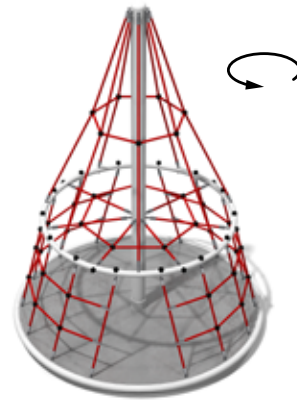

MT. EVEREST

GM0710

Material: steel galvanized and powder painted

L - 2,1 m   1,93 m
W - 2,1 m
H - 3,0 m