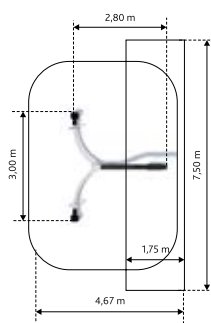

L - 1,6 m 1,33 m
W - 1,6 m
H - 2,0 m

MANTIS

GM1642

Material: steel galvanized and powder painted

L - 2,8 m 1,3 m

W - 3,0 m

H - 2,32 m

Slow System