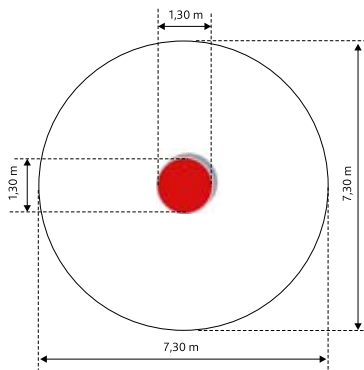

Material: steel galvanized and powder painted

L - 0,3 m 0,28 m
W - 0,3 m
H - 1,1 m

ORBIT
GM0530

Material: steel galvanized and powder painted

L - 1,3 m 0,45 m
W - 1,3 m
H - 0,45 m

MT. EVEREST

GM0710

Material: steel galvanized and powder painted