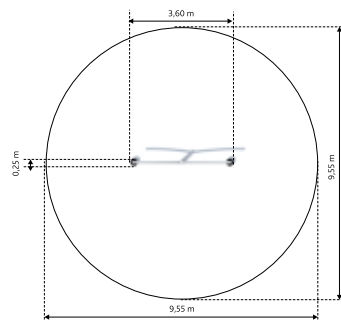

MONSOON 2

GM0722

Material: steel galvanized and powder painted

L - 3,6 m 0,42 m
W - 0,25 m
H - 2,5 m