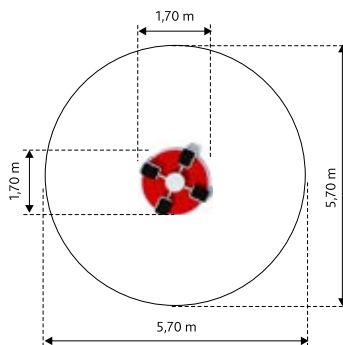

MISTRAL 3

GM0473

Material: steel galvanized and powder painted

L - 1,7m 0,72m
W - 1,7m
H - 0,72m

MISTRAL 4

GM0474

Material: steel galvanized and powder painted

L - 1,7m 0,72m
W - 1,7m
H - 0,72m