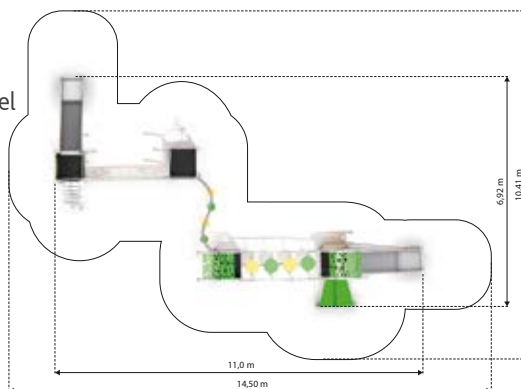

L - 11,03 m
W - 4,15 m
H - 3,87 m

DOMO 3-3

K633

Material: stainless steel

L - 9,62 m
W - 3,42 m
H - 3,43 m

DOMO 4-1

K641

Material: stainless steel

L - 11,0 m
W - 6,92 m
H - 3,87 m

ESKALO 1

K701

Material: stainless steel

L - 3,67 m
W - 1,73 m
H - 2,90 m

ESKALO 2

K702

Material: stainless steel