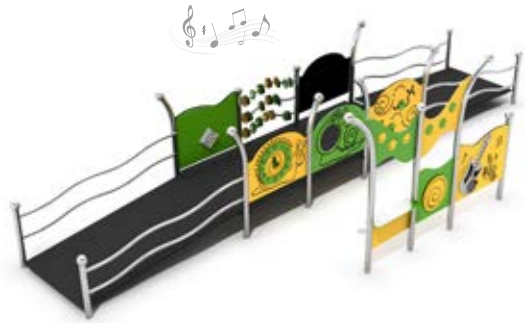

Material: steel galvanized
and powder painted

L - 14,61 m 2,0 m
W - 11,99 m
H - 3,16 m

KAJO 1
K1001

Material: stainless steel

L -8,34 m
W-3,16 m
H -2,25 m

0,55 m

KAJO 2
K1002

Material: stainless steel