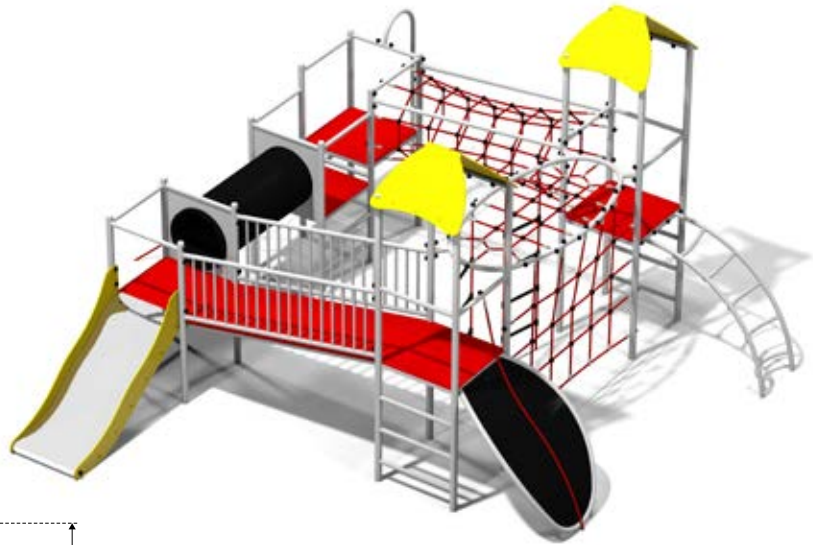

L - 4,7 m 2,0 m
W-3,09 m
H -2,86 m

GERBERA
GM444401-T

Material: steel galvanized
and powder painted

L -5,83 m 2,0 m
W-5,42 m
H -3,22 m

ASTER

GM0701-T

Material: steel galvanized and powder painted

L - 1,6 m 1,3 m
W - 1,6 m
H - 2,02 m