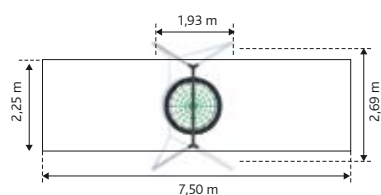

LOTUS
GM1615-T

Material: steel galvanized and powder painted

L - 2,69 m 1,3 m
W - 1,93 m
H - 2,23 m

safety zone:
2,45 x 7,50 m