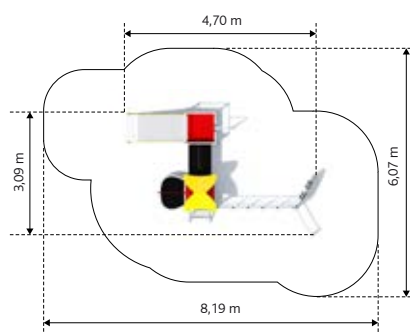

CAMELLIA
GM424402-T

Material: steel galvanized
and powder painted

L - 4,7 m   2,0 m
W-3,09 m
H -2,86 m