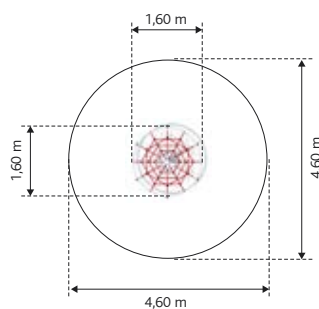

L - 4,7 m 2,0 m
W-3,09 m
H -2,86 m

GERBERA
GM444401-T

Material: steel galvanized
and powder painted

L -5,83 m 2,0 m
W-5,42 m
H -3,22 m

ASTER

GM0701-T

Material: steel galvanized and powder painted

L - 1,6 m 1,3 m
W - 1,6 m
H - 2,02 m