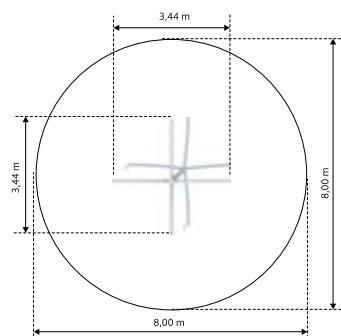

ZEPHYR 3

GM0713

Material: steel galvanized and powder painted

L - 3,03 m 1,84 m
W - 2,67 m
H - 2,5 m

ZEPHYR 4

GM0714

Material: steel galvanized and powder painted

L - 3,44 m 1,84 m
W - 3,44 m
H - 2,5 m