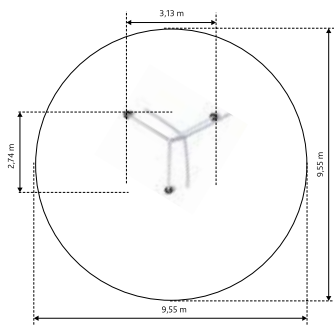

MONSOON 2

GM0722

Material: steel galvanized and powder painted

L - 3,6 m 0,42 m
W - 0,25 m
H - 2,5 m

MONSOON 3

GM0723

Material: steel galvanized and powder painted

L - 3,13 m 0,42 m
 W - 2,74 m
 H - 2,5 m