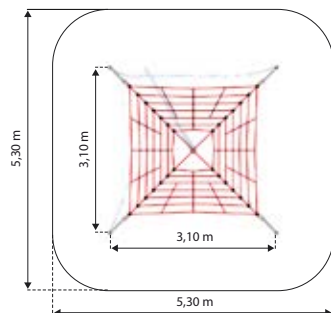

MT. ROSA

W103

Material: steel galvanized

L - 3,1 m   2,1 m
W - 3,1 m
H - 3,0 m