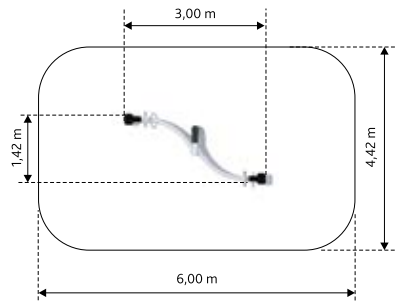

SNAKE

GM1652

Material: steel galvanized and powder painted

L - 3,0 m
W - 1,42 m
H - 1,13 m

0,91 m