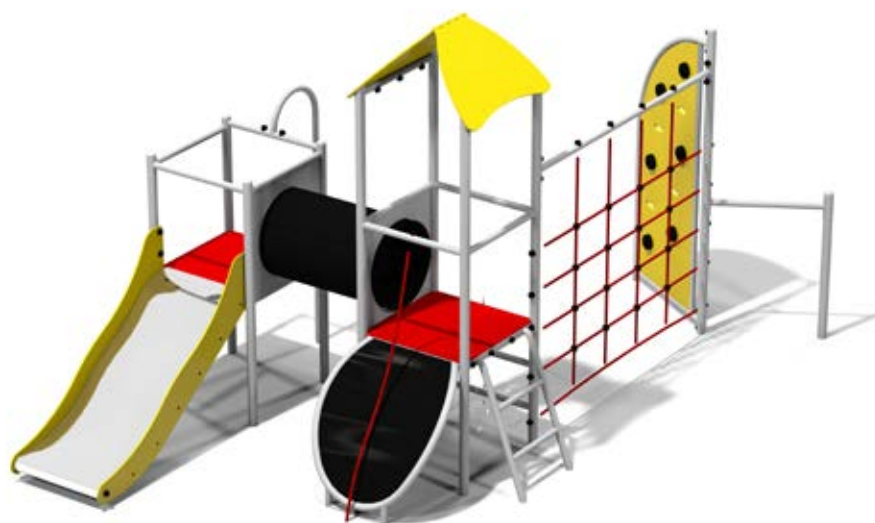

CAMELLIA
GM424402-T

Material: steel galvanized
and powder painted

L - 4,7 m   2,0 m
W-3,09 m
H -2,86 m