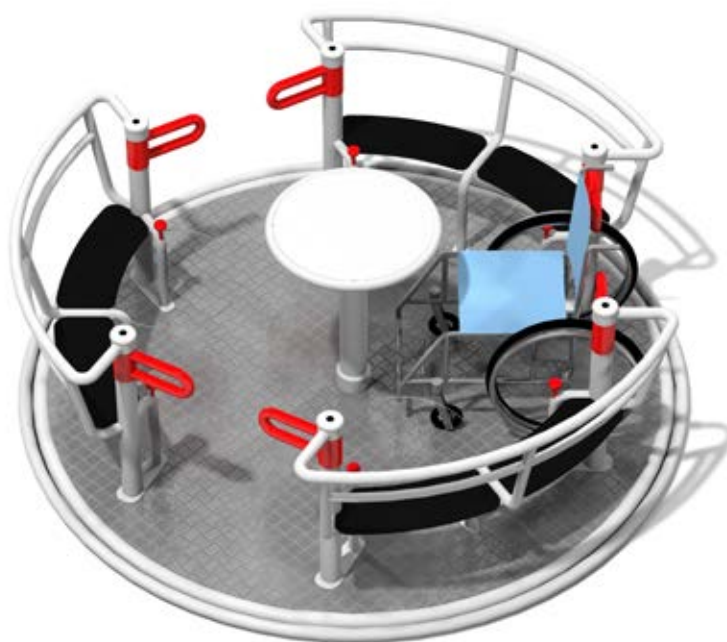

YUGO

GM0621

Material: steel galvanized and powder painted

L - 2,47 m 0,79 m

W - 2,47 m

H - 0,79 m