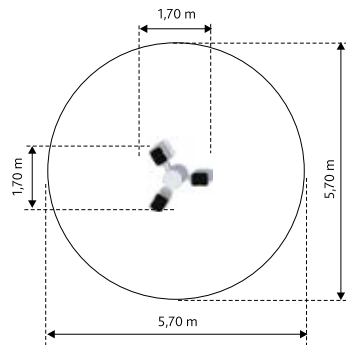

CIROCCO 3

GM0483

Material: steel galvanized and powder painted

L - 1,7 m   0,72 m
W - 1,7 m
H - 0,72 m