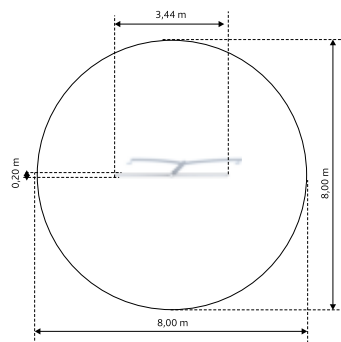

CIROCCO 4

GM0484

Material: steel galvanized and powder painted

L - 1,7 m 0,72 m
W - 1,7 m
H - 0,72 m

ZEPHYR 2

GM0712

Material: steel galvanized and powder painted

L - 3,44 m 1,84 m
W - 0,2 m
H - 2,5 m