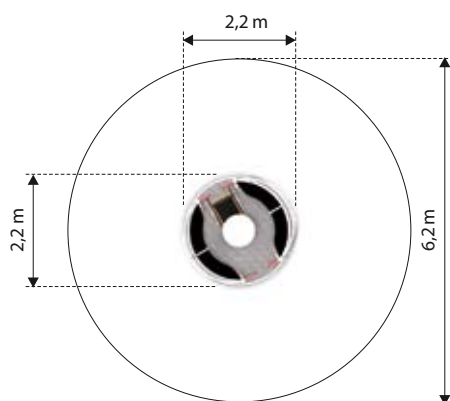

YUGO 2

GM0622

Material: steel galvanized and powder painted

L - 2,2 m 0,79 m

W - 2,2 m

H - 0,79 m