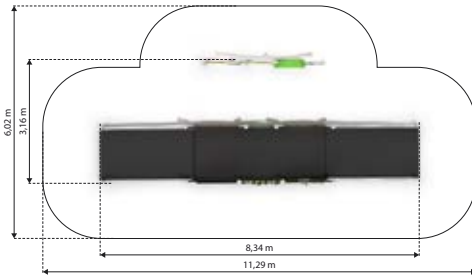

Material: steel galvanized
and powder painted

L - 14,61 m 2,0 m
W - 11,99 m
H - 3,16 m

KAJO 1
K1001

Material: stainless steel

L -8,34 m
W-3,16 m
H -2,25 m

0,55 m

KAJO 2
K1002

Material: stainless steel