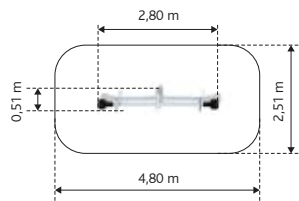

TULIP
GM1652-T

Material: steel galvanized and powder painted

L - 2,8 m
W - 0,51 m
H - 0,9 m