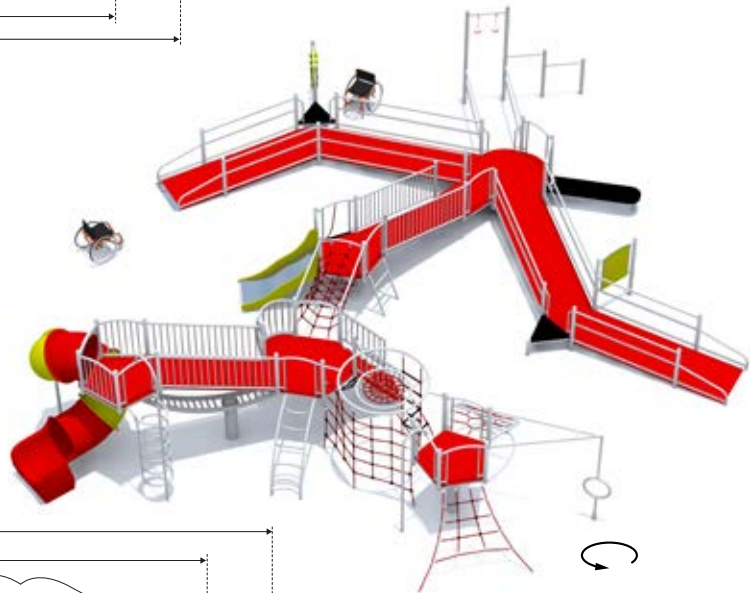

CENTAUR
GM495503

Material: steel galvanized
and powder painted

L - 9,17 m   1,2 m
W - 7,37 m
H - 2,3 m

DRAGON
GM495506

Material: steel galvanized
and powder painted

L - 14,61 m   2,0 m
W - 11,99 m
H - 3,16 m