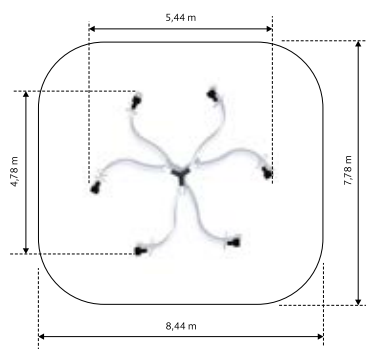

OCTOPUS
GM1656

Material: steel galvanized and powder painted

L - 5,44 m
W - 4,78 m
H - 1,16 m