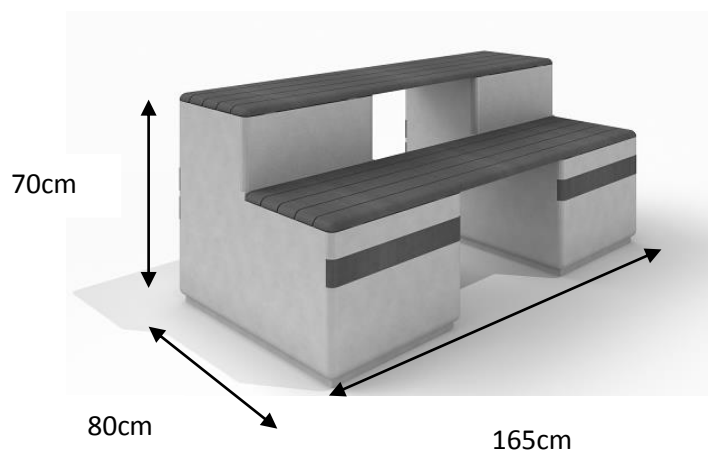

**DECO white concrete bench 12**

Code – ST-01-DCRB-012

**DECO grey concrete bench 12**

Code – ST-01-DCRS-012

Dimensions – 1,65x 0,8 x0,7m

Weight -600kg

Material – concrete, wood spruce