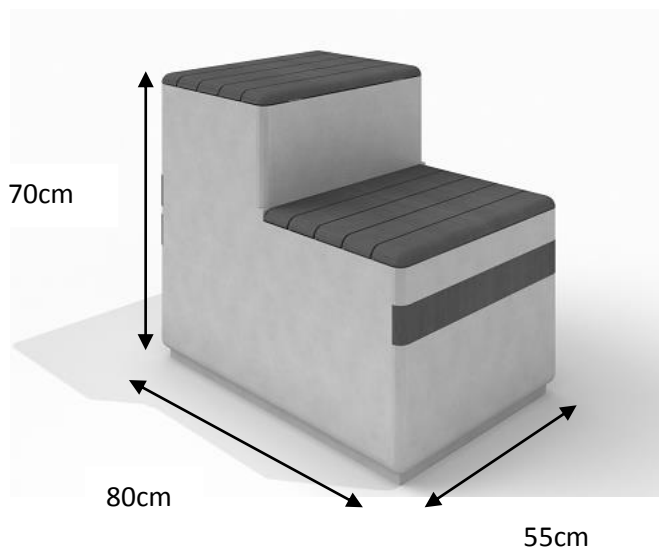

DECO white concrete bench 14

Code – ST-01-DCRB-014

DECO grey concrete bench 14

Code – ST-01-DCRS-014

Dimensions – 0,55 x 0,8 x 0,7m

Weight -290kg

Material – concrete, wood spruce

Colors of wood