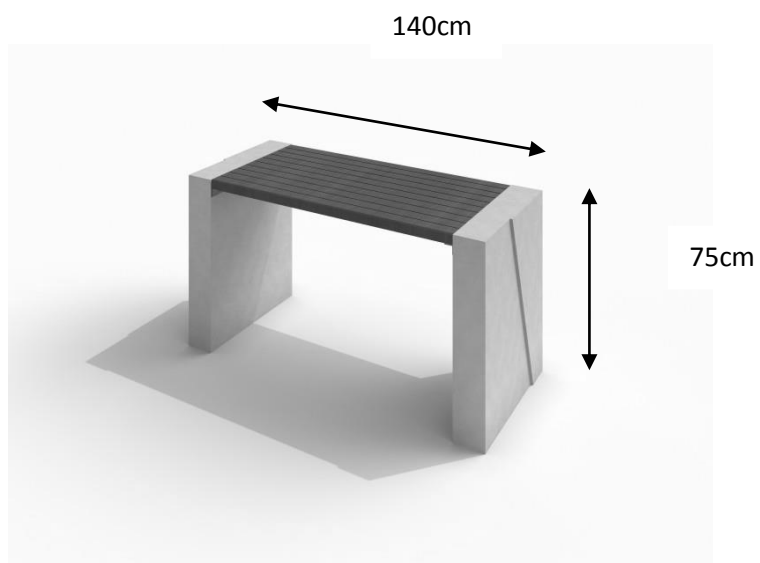

DECO white concrete table

Code – ST-02-DCRB-001

DECO grey concrete table

Code- ST-02-DCRS-001

Material – concrete, wood spruce

Weight –200 kg

Colors of wood

WOOD