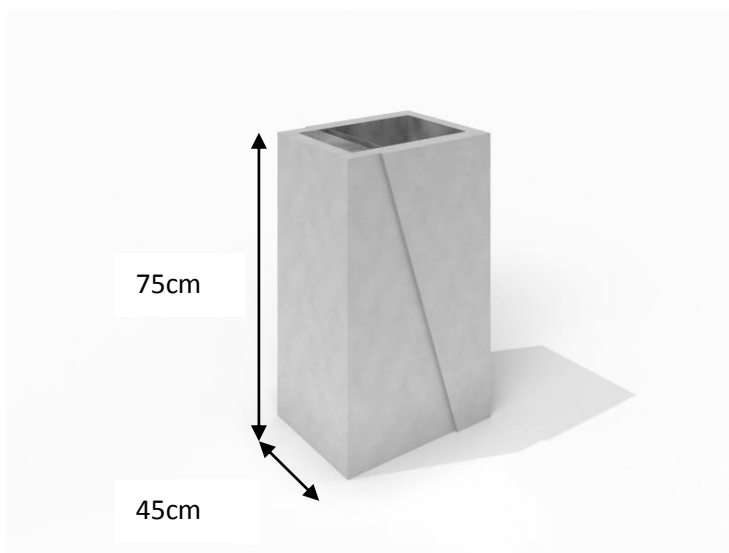

DECO white concrete trash bin 01

Code – ST-03-DCRB-01

DECO grey concrete trash bin 01

Code-ST-03-DCRS-01

Weight –139 kg

Material – concrete

Colors of concrete

PAINTED CONCRETE