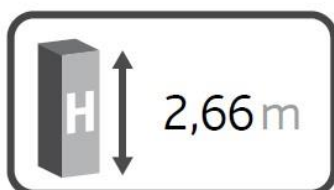

SATURN
GM1611

Supplier:

tel. +48 91 506 50 41, export@inter-play.eu, www.inter-play.eu

Instruction how to use the Saturn swing by wheelchair users

1. Lift up the locking handrail (the driveway will be unlocked).
2. Put down the driveway.
3. Enter the gondola (alone or with the help of a carer).
4. Close the driveway and block it with locking handrail.
5. Place the wheelchair inside the gondola in the front/ back or side to the direction of movement (make sure that the wheelchair is located in the central position of the gondola).
6. Block the wheels in the wheelchair.
7. Release one or both ropes to pull the ropes hence the swing start moving.
8. To stop the swing, use the rope or ask for help the carer.
9. Unlock the wheels in the wheelchair.
10. Lift up the locking rail handrail.
11. Put down the driveway.
12. Leave the gondola.