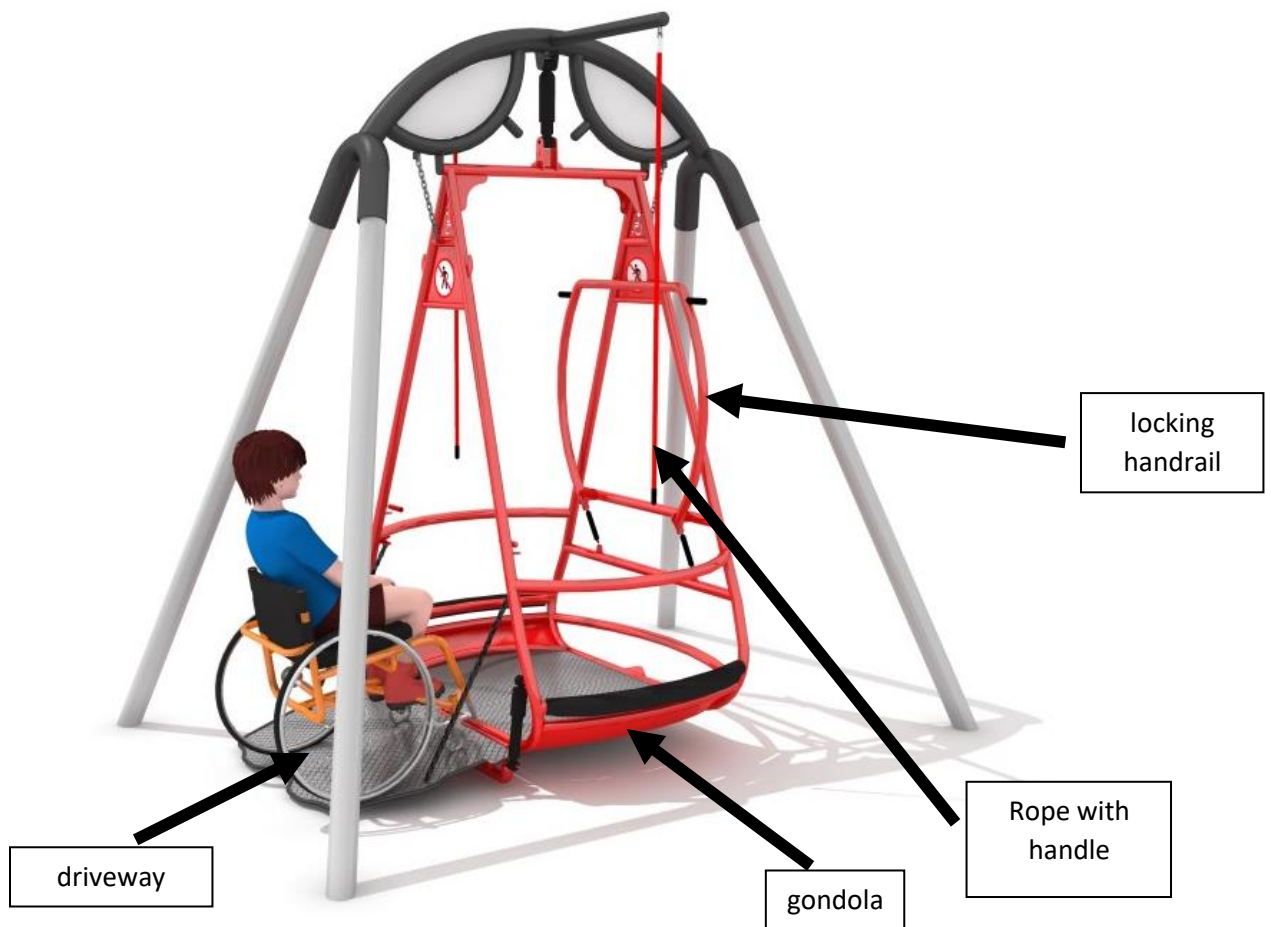

Regulations of using the Saturn swing by wheelchair users

1. The swing is intended for use by disabled people only on the wheelchairs.
 2. One person may use the swing at the same time.
 3. When using the swing, it is forbidden to stay in the immediate vicinity of the swing.
 4. Using the swing is only possible under the supervision of an adult.
 5. This swing is only for monitored area.
-

SATURN
GM1611

Supplier:

tel. +48 91 506 50 41, export@inter-play.eu, www.inter-play.eu

Instruction how to use the Saturn swing by wheelchair users

1. Lift up the locking handrail (the driveway will be unlocked).
2. Put down the driveway.
3. Enter the gondola (alone or with the help of a carer).
4. Close the driveway and block it with locking handrail.
5. Place the wheelchair inside the gondola in the front/ back or side to the direction of movement (make sure that the wheelchair is located in the central position of the gondola).
6. Block the wheels in the wheelchair.
7. Release one or both ropes to pull the ropes hence the swing start moving.
8. To stop the swing, use the rope or ask for help the carer.
9. Unlock the wheels in the wheelchair.
10. Lift up the locking rail handrail.
11. Put down the driveway.
12. Leave the gondola.

Using our swing for sure gives many fun for all the wheelchair users providing as well the safety play!