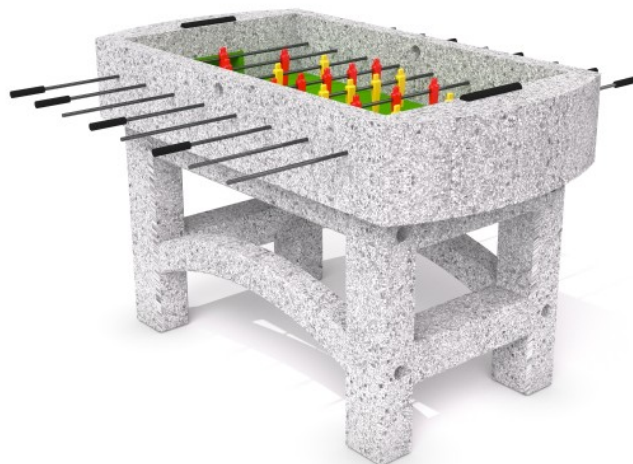

CONCRETE FOOTBALL TABLE 01

Code: KT-02-CR-009

Description

The concrete football table.

Playground device consists of

1x tabletop with a football game
4x concrete legs

Product details

- Dimensions (LxWxH): 1,52 x 0,80 x 0,88 m
- Weight: 520 kg

Materials

- The top of the table and legs are made of high-quality concrete

Differences in dimensions no more than +/- 5% are acceptable.

The presented drawing should be treated as illustrative. It may be slightly different from the actual