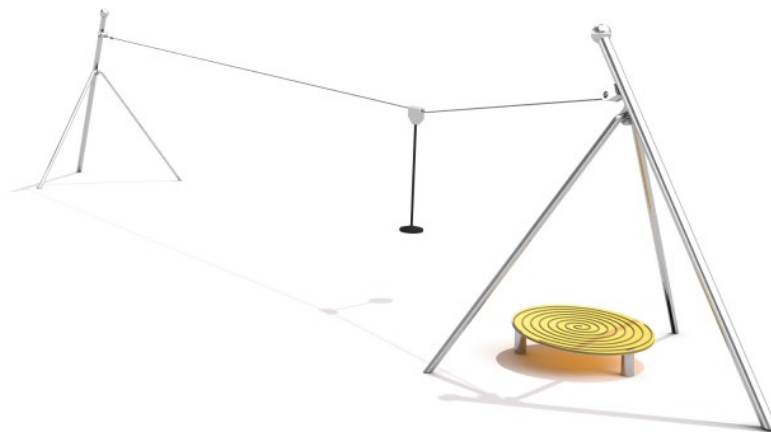

TRANSIRO - 20

Code: K1101-20

Description

Stainless steel cableway with starting platform. Rubber seat is suspended on steel rope. Length of cableway 20 m.

Provides great fun for young and older children.

Playground device consists of

- 1x seat
- 1x line
- 2x 3-legs towers connected with each other by the line
- 1x starting platform

Product details

- Dimensions: 25,42 x 4,57 x 4,50 m
- Safety area: 24,73 x 4,00 m
- Free fall height: 0,99 m
- Age: above 3 years
- Certificate confirming compatibility with norm EN 1176

Materials

Construction made of stainless steel. The platform made of HPL material.

All images are for illustration purpose only and may vary from the actual product.