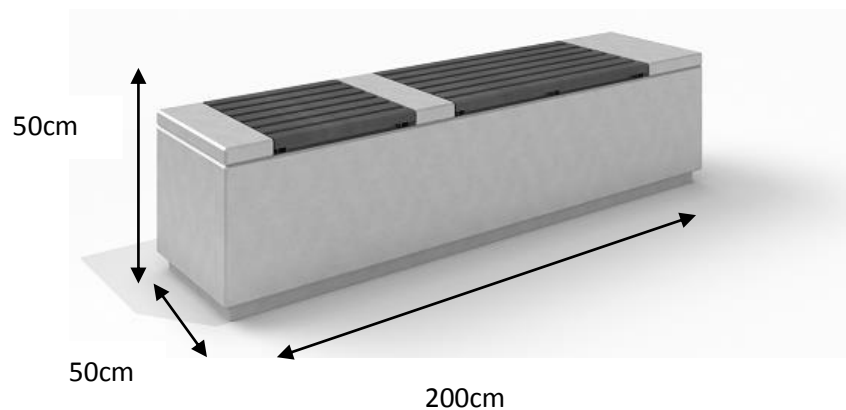

DECO white concrete bench 3

Code – ST-01-DCRB-003

DECO grey concrete bench 3

Code – ST-01-DCRS-003

Dimensions – 2,0x 0,50 x 0, 50m

Weight –1.100kg

Material – concrete, wood spruce

Colors of wood