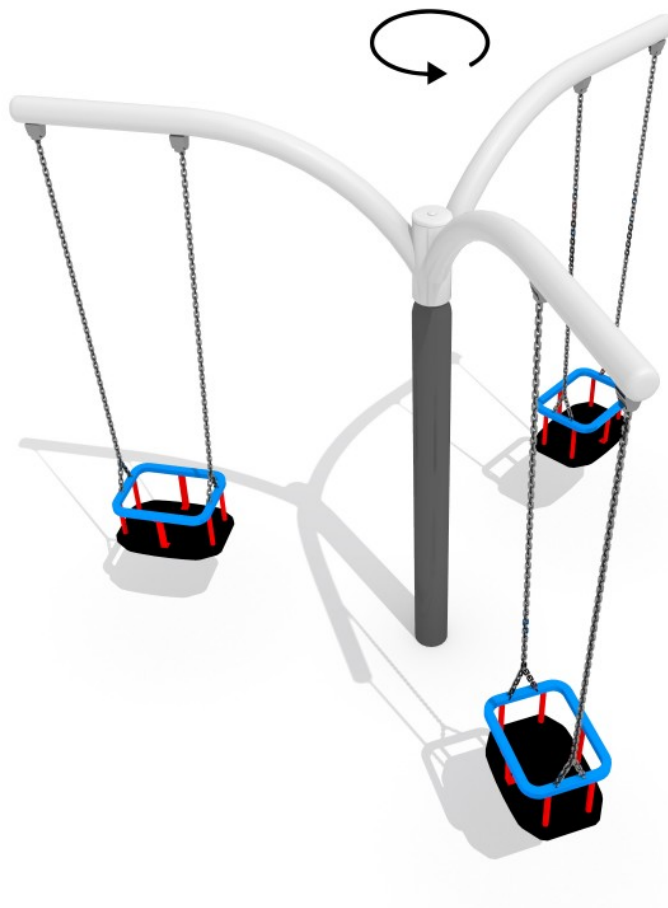

Hanging roundabout Solano 3-2

Code: GM-RO-152b

Description

Hanging roundabout with three arms and three baby box seats suspended on the chains. The upper part is rotating.

Playground product consists of

3x baby box seat suspended on the chains

Product details

Dimensions: 2,92 x 2,54 x 2,31 m

Safety area: 8,40 x 8,40 m

Freefall height: 1,30 m

A certificate confirming compatibility with norm EN 1176-1:2008, EN 1176-2:2008 and EN 1176-5:2008

Materials

Construction made of galvanized steel and powder painted with round profiles. Chains are made of stainless steel.

Differences in dimensions no more than +/- 5% are acceptable.

All images are for illustration purpose only and may vary from the actual product.