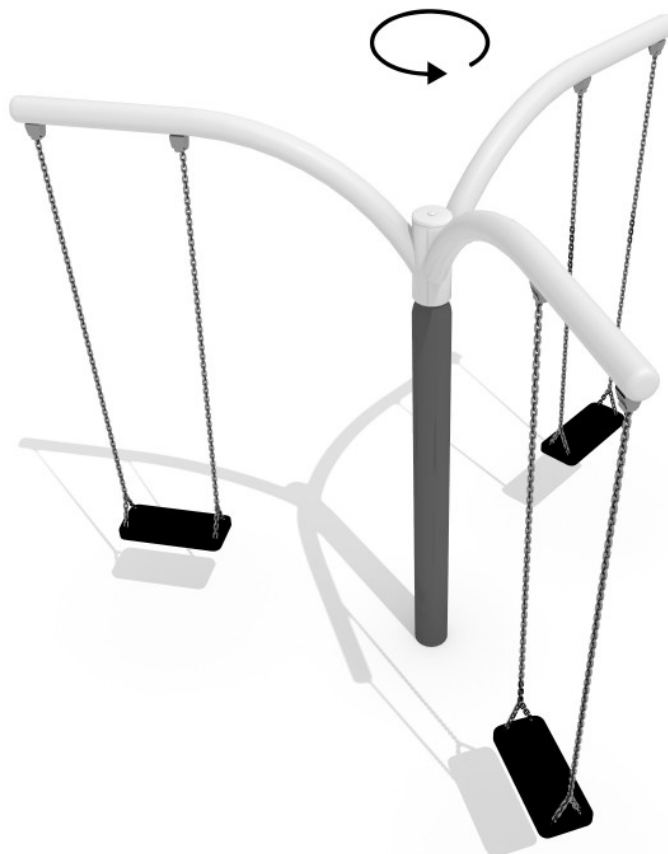

# Hanging roundabout Solano 3-1

Code: GM-RO-152s

## Description

Hanging roundabout with three arms and three flat seats suspended on the chains. The upper part is rotating.

## Playground product consists of

3x flat seat suspended on the chains

## Product details

Dimensions: 2,92 x 2,54 x 2,31 m

Safety area: 8,40 x 8,40 m

Freefall height: 1,30 m

A certificate confirming compatibility with norm EN 1176-1:2008, EN 1176-2:2008 and EN 1176-5:2008