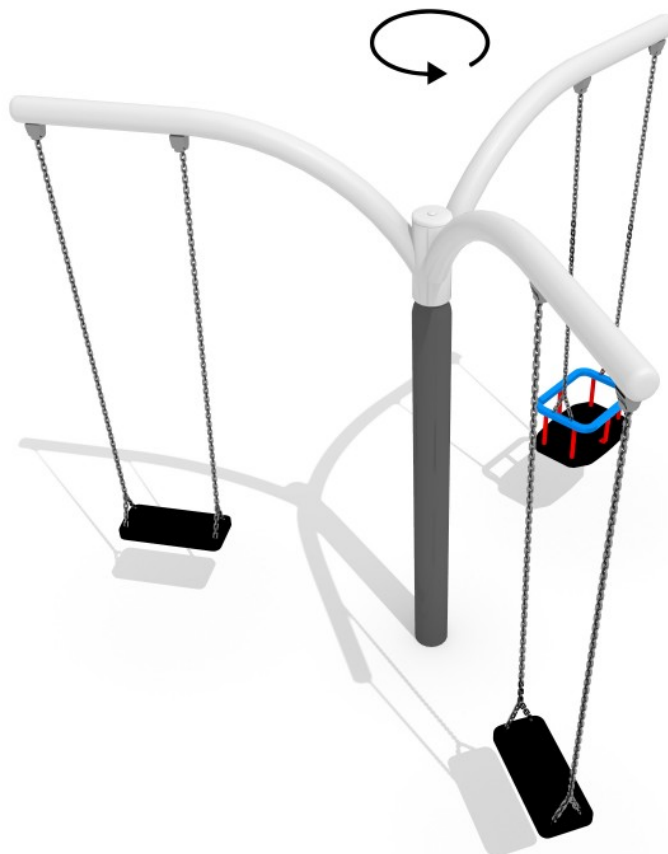

# Hanging roundabout Solano 3-3

Code: GM-RO-152ssb

## Description

Hanging roundabout with three arms, two flat seats and a baby box seat suspended on the chains. The upper part is rotating.

## Playground product consists of

2x flat seat suspended on the chains

1x baby box seat suspended on the chains

## Product details

Dimensions: 2,92 x 2,54 x 2,31 m

Safety area: 8,40 x 8,40 m

Freefall height: 1,30 m

A certificate confirming compatibility with norm EN 1176-1:2008, EN 1176-2:2008 and EN 1176-5:2008