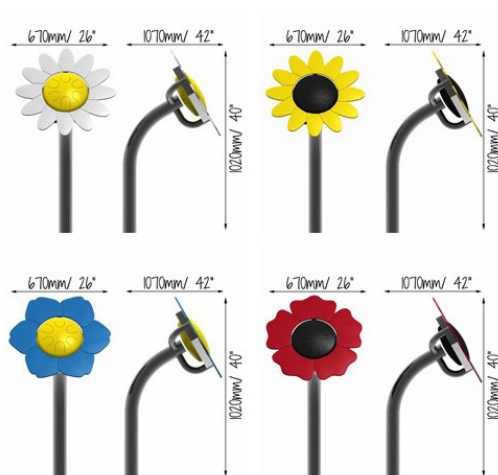

Tuning and Sound Level Data

- Forget Me Not - C Major Pentatonic
- Poppy - A Akebono
- Daisy - A Minor
- Sunflower - C Pygmy

50m - 48dB
10m - 59dB
<3m - 79dB