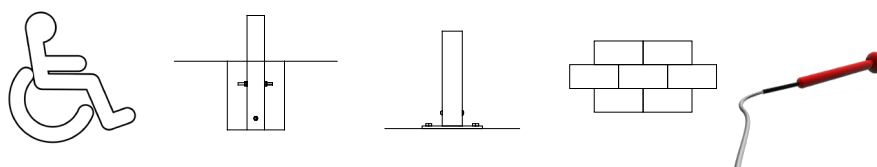

Tuning and Sound Level Data

- Forget Me Not - C Major Pentatonic
- Poppy - A Akebono
- Daisy - A Minor
- Sunflower - C Pygmy

50m - 48dB
10m - 59dB
<3m - 79dB