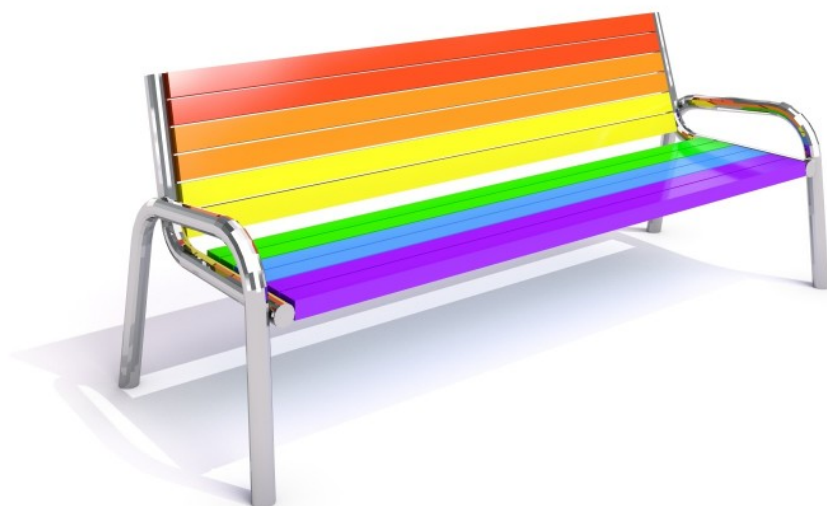

# Stainless steel bench 13

Code: KH-01-NX-013

## Description

Stainless steel bench with backrest and armrests. Seat and backrest made of steel profiles, painted in colours of rainbow. The bench keeps elegant and simple look of urban furniture.

## Product details

- Dimensions (LxWxH): 2,0 x 0,7 x 0,77 m
- Seat dimension (LxWxH): 1,8 x 0,43 x 0,4 m

## Materials

The frame of bench is made of stainless steel. The seat and backrest are made of stainless steel plate painted in colours of rainbow.

All images are for illustration purpose only and may vary from the actual product.