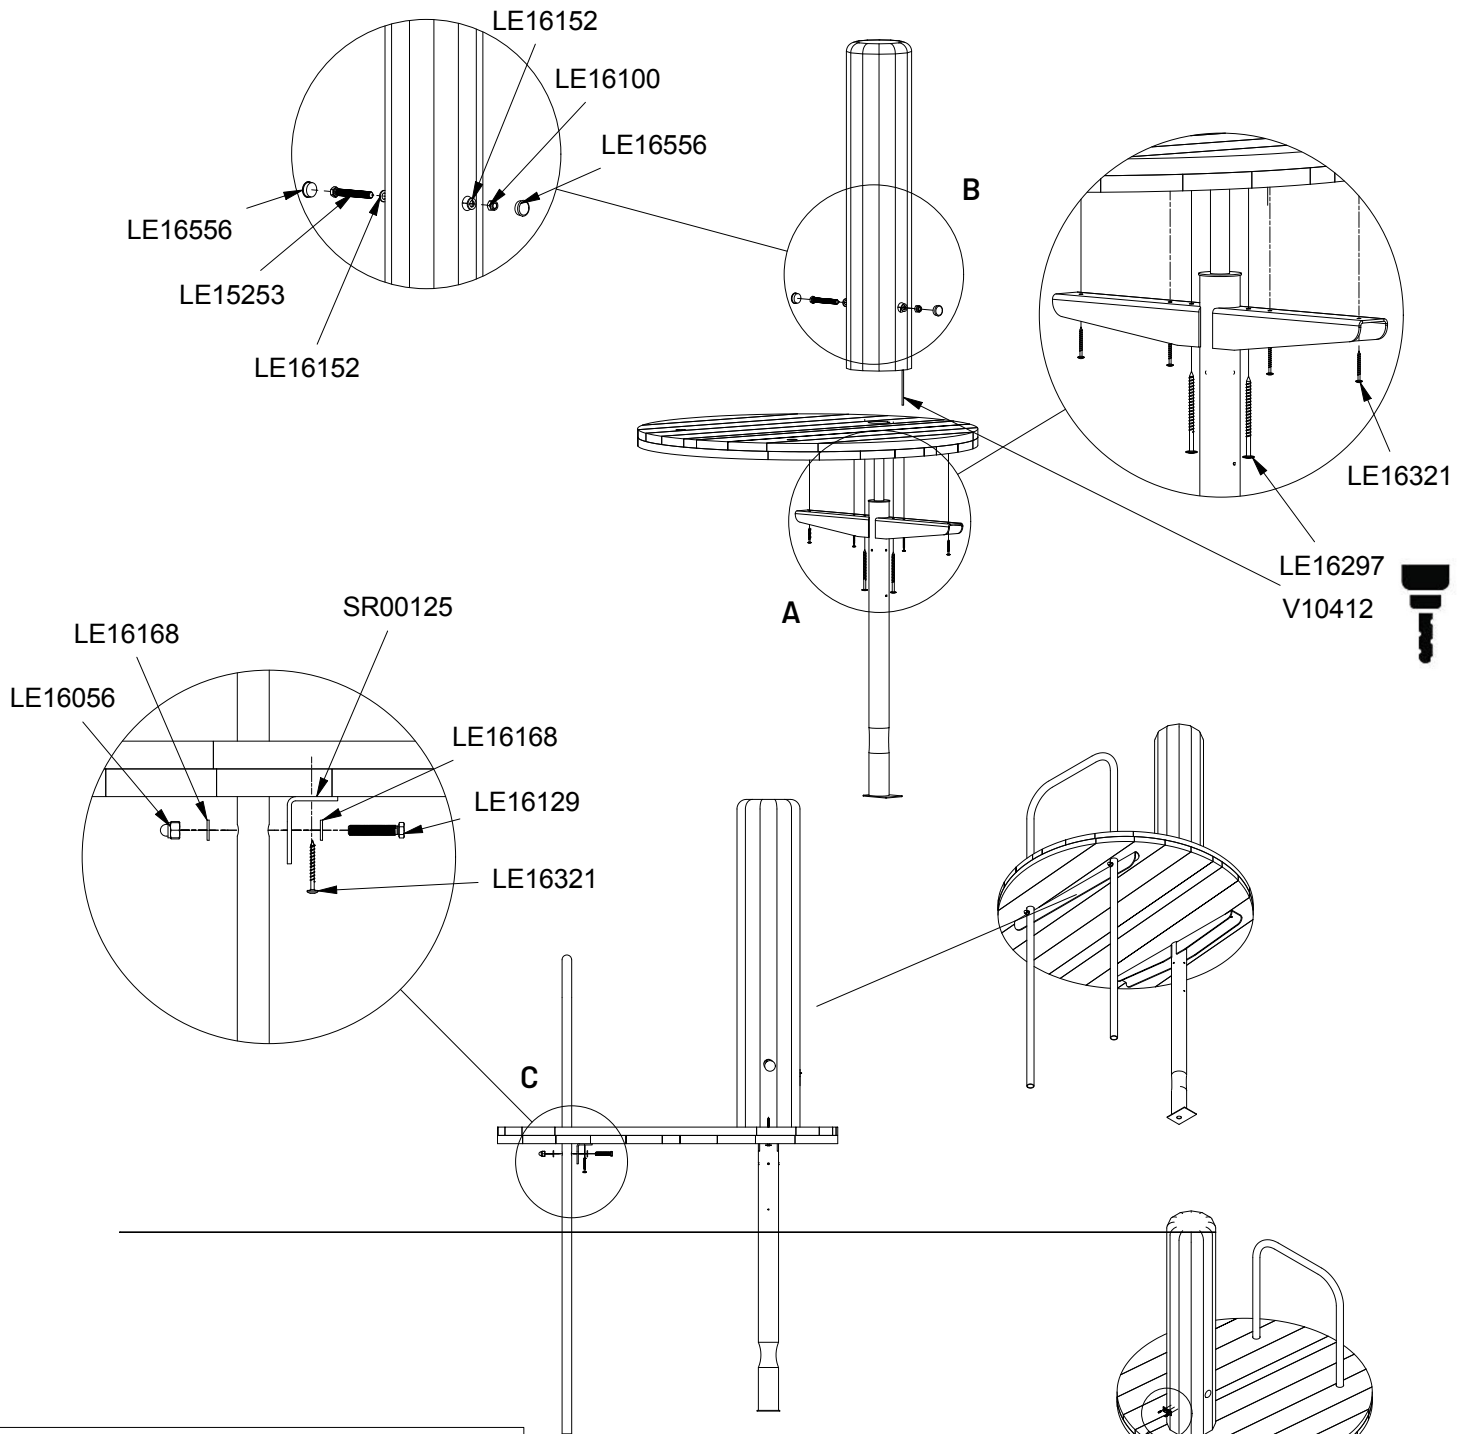

Parts List

QTY	PART NO	DESCRIP.
1	D11352	Ø135cm
2	LE16297	Ø8x160/80mm
9	LE16321	Ø6x50mm TX30 Dh
1	RS00455	Ø250x1300mm
1	SR00098	Ø38 tube
1	SR00099	Ø38/80x1000x1650mm
1	SR00125	60x80x1000mm

(1/50)

(1/40)

Parts List		
QTY	PART NO	DESCRIP.
1	LE15253	M16X130 mm
2	LE15901	3x16, PH
1	LE15910	Name tag
2	LE16056	M12 cap nut
1	LE16100	M16 nut
2	LE16129	M12x60mm
2	LE16152	M16 - Ø30 mm
4	LE16168	M12 - Ø24 mm
2	LE16297	Ø8x160/80mm
9	LE16321	Ø6x50mm TX30 Dh
2	LE16556	Ø42/38mm
1	SR00125	60x80x1000mm
1	V10412	HSS Ø6x139mm