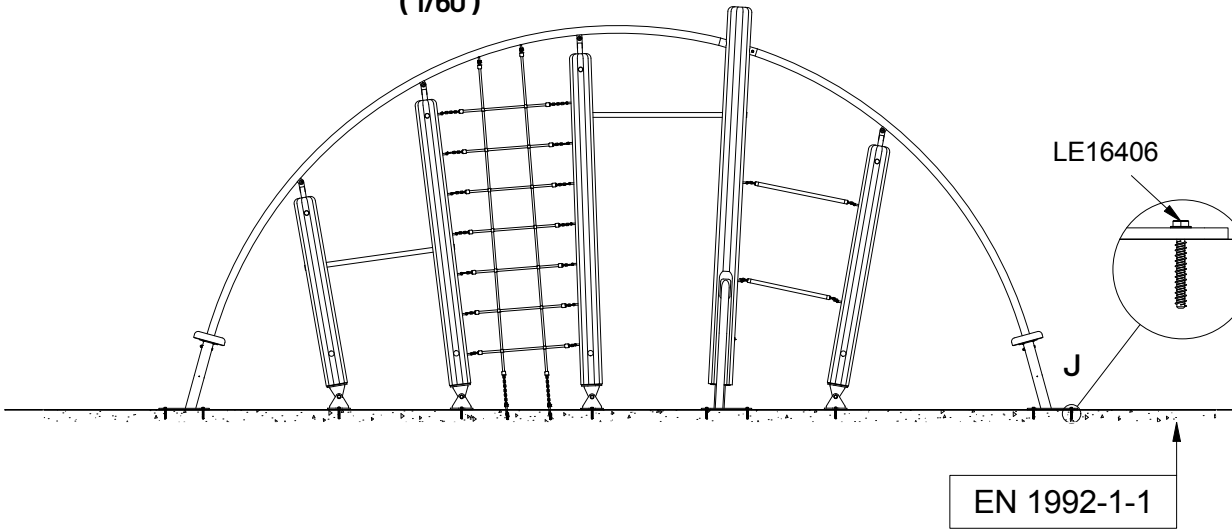

(1/60)

Parts List		
QTY	PART NO	DESCRIP.
2	LE13100	Shackle
2	LE15901	3x16, PH
1	LE15910	Name tag
2	LE16048	Eyebolt 10x120mm
2	LE16064	Ø12, anchor
17	LE16406	10x85 mm
2	LE16502	Spacer 6mm
2	LE16599	Sealtite 970 1,5 ml (Glue)