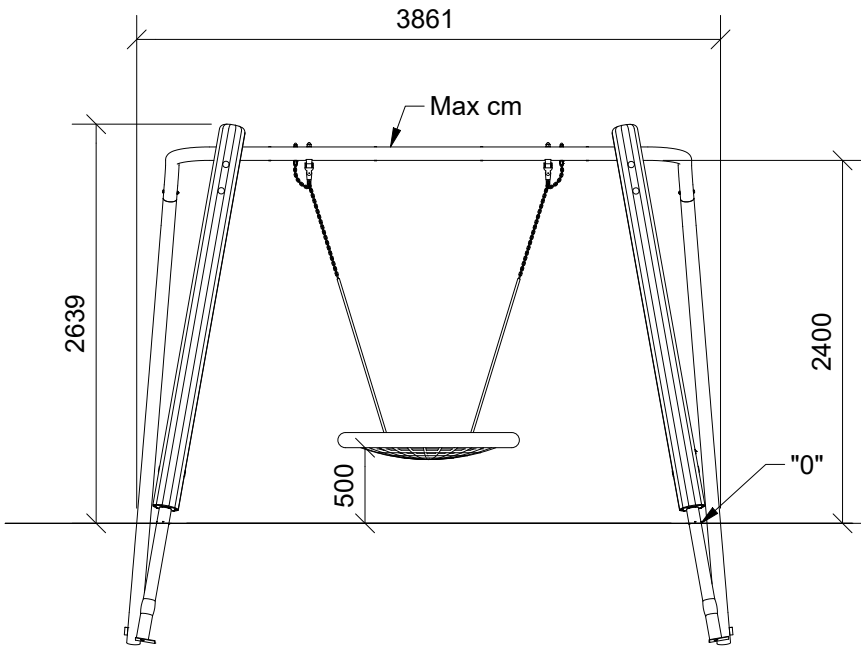

0305-006-002
0305-006-102

1/5

0305-006-002
0305-006-102

2/5

2

3h

25 m²

7,6 x 3,9 x 2,65 m

~252 kg

>C25

45x70x342 cm

65 kg

NORNA PLAYGROUNDS A/S • Virkefeltet 1, DK-8740 Brædstrup • Phone +45 7575 4199 • mail@norna-playgrounds • norna-playgrounds.com

This drawing is the property of NORNA PLAYGROUNDS A/S and pursuant to current legislation may not be copied, transferred to or used by any third party. Should this drawing be used, a fee of 10% of the assumed contract price will be charged.

Parts List		
QTY	PART NO	DESCRIP.
2	D11622	Ø160-180x3495mm, assembled
1	LE26136	Swing Ø120cm
1	SR00158	Top, Ø89,9
2	SR00159	Ø88,9x3000mm

0305-006-002
0305-006-102

(1 : 50)

Parts List		
QTY	PART NO	DESCRIP.
2	B10050	Safety chain 6mm L:20cm
6	LE13100	Shackle
2	LE15539	Swing joint
2	LE15901	3x16, PH
1	LE15910	Name tag
2	LE16056	M12 cap nut
6	LE16060	M16 cap nut
4	LE16079	Buttonhead 10x20mm
2	LE16110	M12x120mm
6	LE16152	M16 - Ø30 mm
4	LE16156	M10-Ø20
4	LE16168	M12 - Ø24 mm
8	LE16538	Cap Ø12-14mm
1	LE16601	Locktite 5ml (Glue)