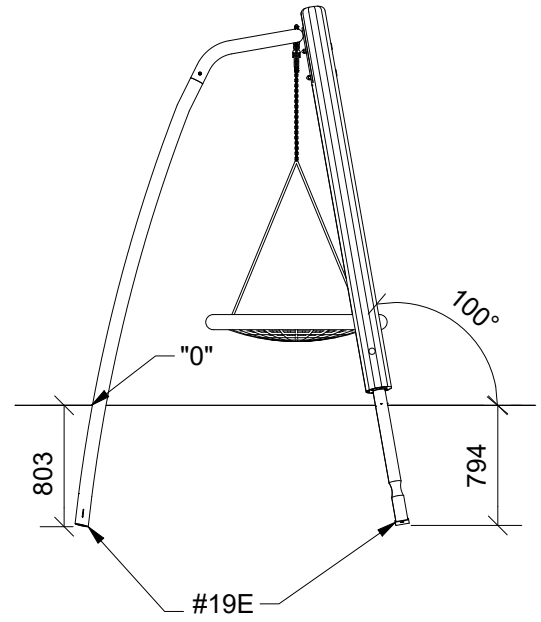

0305-006-002
0305-006-102

1/5

0305-006-002
0305-006-102

2/5

2

3h

25 m²

7,6 x 3,9 x 2,65 m

~252 kg

>C25

45x70x342 cm

65 kg

NORNA PLAYGROUNDS A/S • Virkefeltet 1, DK-8740 Brædstrup • Phone +45 7575 4199 • mail@norna-playgrounds • norna-playgrounds.com

This drawing is the property of NORNA PLAYGROUNDS A/S and pursuant to current legislation may not be copied, transferred to or used by any third party. Should this drawing be used, a fee of 10% of the assumed contract price will be charged.

Parts List		
QTY	PART NO	DESCRIP.
2	D11622	Ø160-180x3495mm, assembled
1	LE26136	Swing Ø120cm
1	SR00158	Top, Ø89,9
2	SR00159	Ø88,9x3000mm

0305-006-002
0305-006-102

(1 : 50)

Parts List		
QTY	PART NO	DESCRIP.
2	B10050	Safety chain 6mm L:20cm
6	LE13100	Shackle
2	LE15539	Swing joint
2	LE15901	3x16, PH
1	LE15910	Name tag
2	LE16056	M12 cap nut
6	LE16060	M16 cap nut
4	LE16079	Buttonhead 10x20mm
2	LE16110	M12x120mm
6	LE16152	M16 - Ø30 mm
4	LE16156	M10-Ø20
4	LE16168	M12 - Ø24 mm
8	LE16538	Cap Ø12-14mm
1	LE16601	Locktite 5ml (Glue)