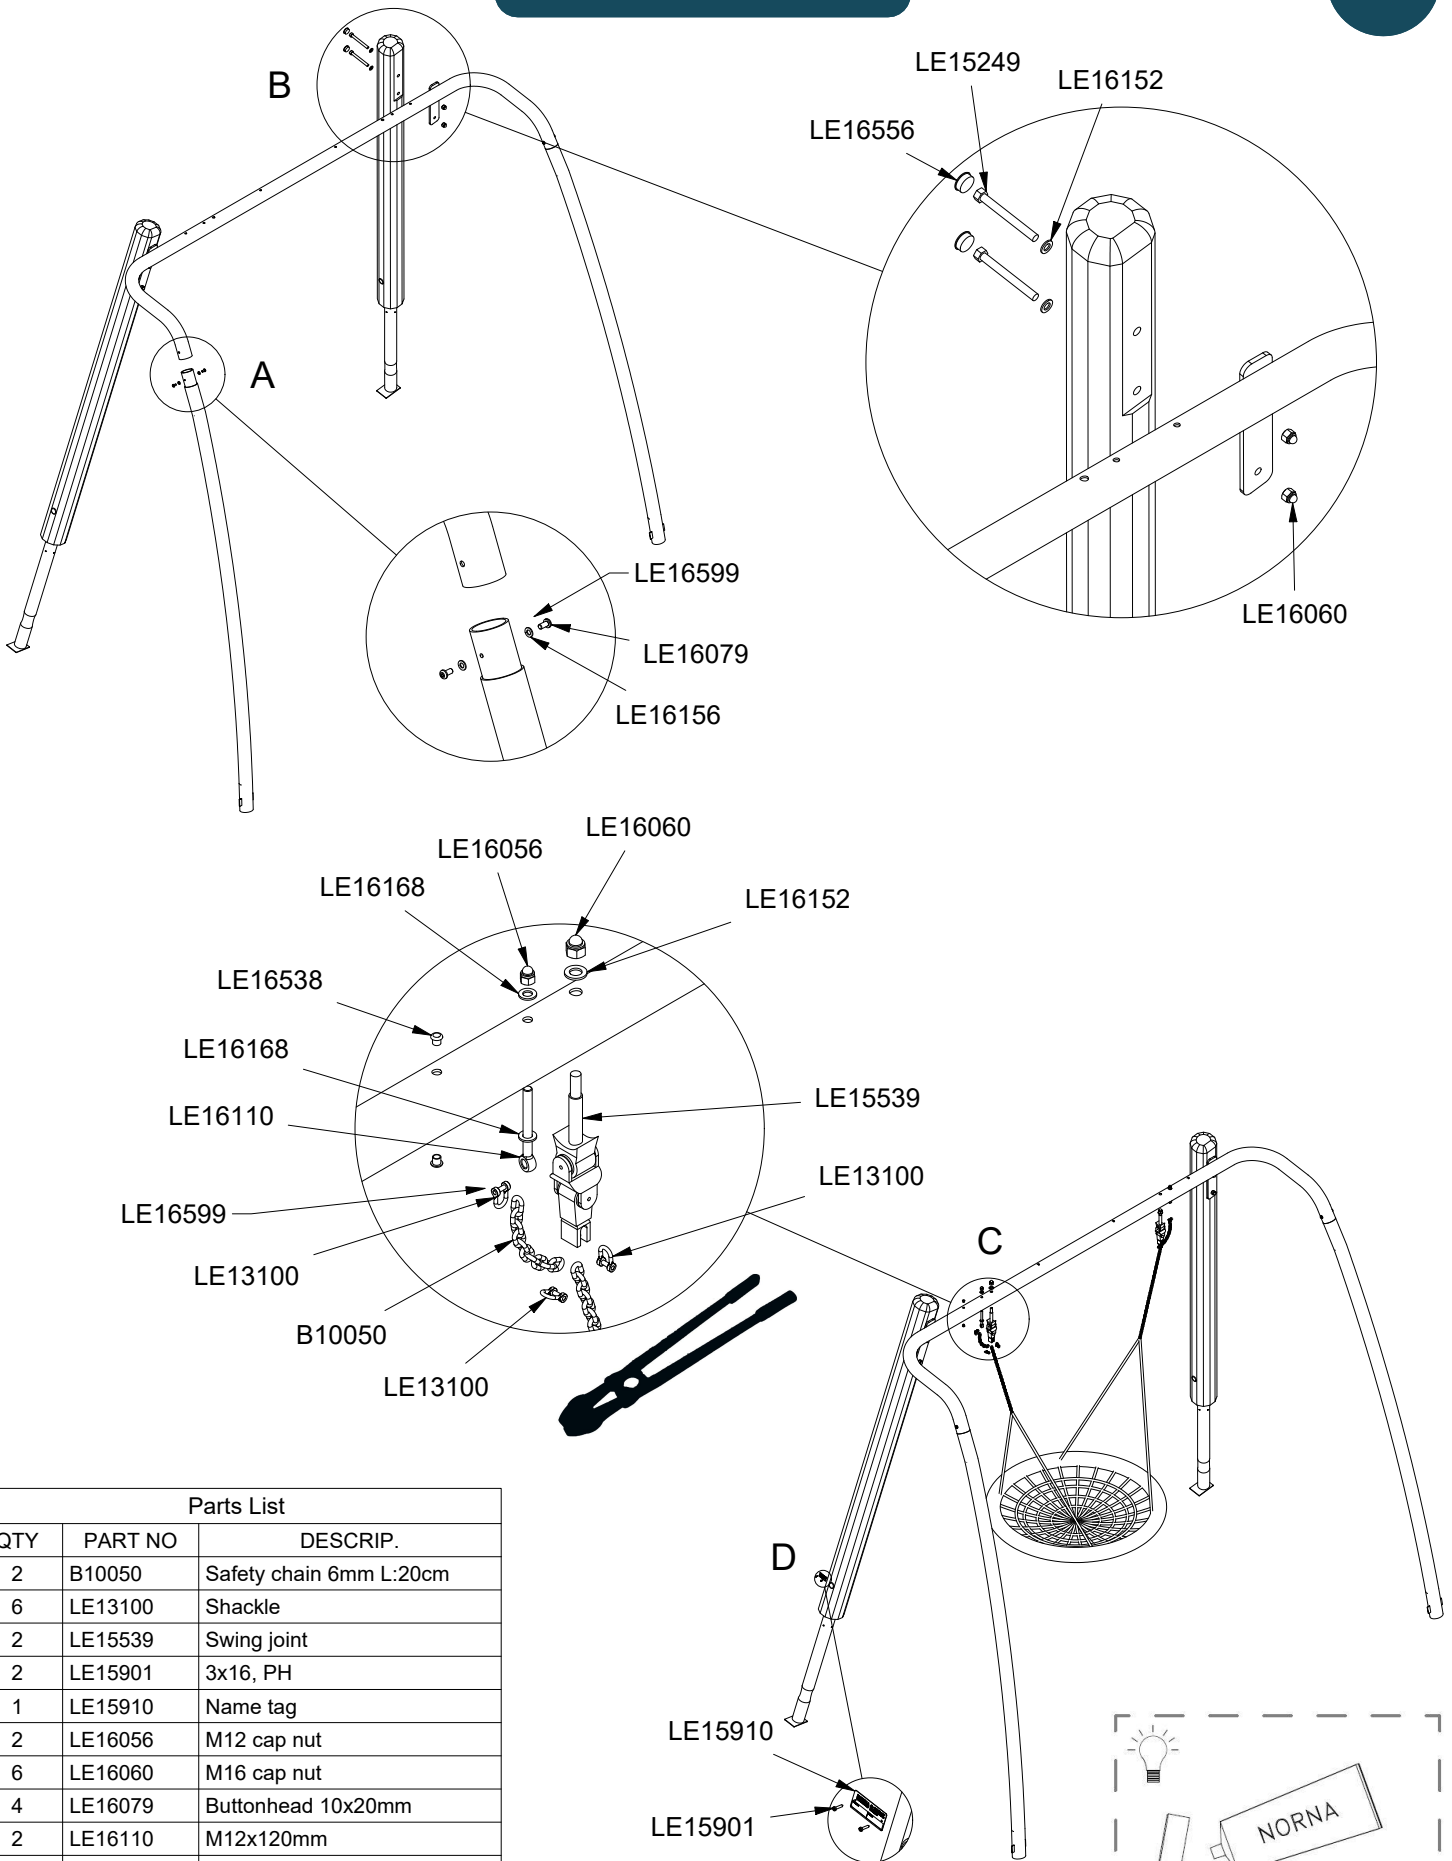

0305-006-002
0305-006-102

1/5

0305-006-002
0305-006-102

2/5

2

3h

25 m²

7,6 x 3,9 x 2,65 m

~252 kg

>C25

45x70x342 cm

65 kg

NORNA PLAYGROUNDS A/S • Virkefeltet 1, DK-8740 Brædstrup • Phone +45 7575 4199 • mail@norna-playgrounds • norna-playgrounds.com

This drawing is the property of NORNA PLAYGROUNDS A/S and pursuant to current legislation may not be copied, transferred to or used by any third party. Should this drawing be used, a fee of 10% of the assumed contract price will be charged.

Parts List		
QTY	PART NO	DESCRIP.
2	D11622	Ø160-180x3495mm, assembled
1	LE26136	Swing Ø120cm
1	SR00158	Top, Ø89,9
2	SR00159	Ø88,9x3000mm

0305-006-002
0305-006-102

(1 : 50)

Parts List		
QTY	PART NO	DESCRIP.
2	B10050	Safety chain 6mm L:20cm
6	LE13100	Shackle
2	LE15539	Swing joint
2	LE15901	3x16, PH
1	LE15910	Name tag
2	LE16056	M12 cap nut
6	LE16060	M16 cap nut
4	LE16079	Buttonhead 10x20mm
2	LE16110	M12x120mm
6	LE16152	M16 - Ø30 mm
4	LE16156	M10-Ø20
4	LE16168	M12 - Ø24 mm
8	LE16538	Cap Ø12-14mm
1	LE16601	Locktite 5ml (Glue)