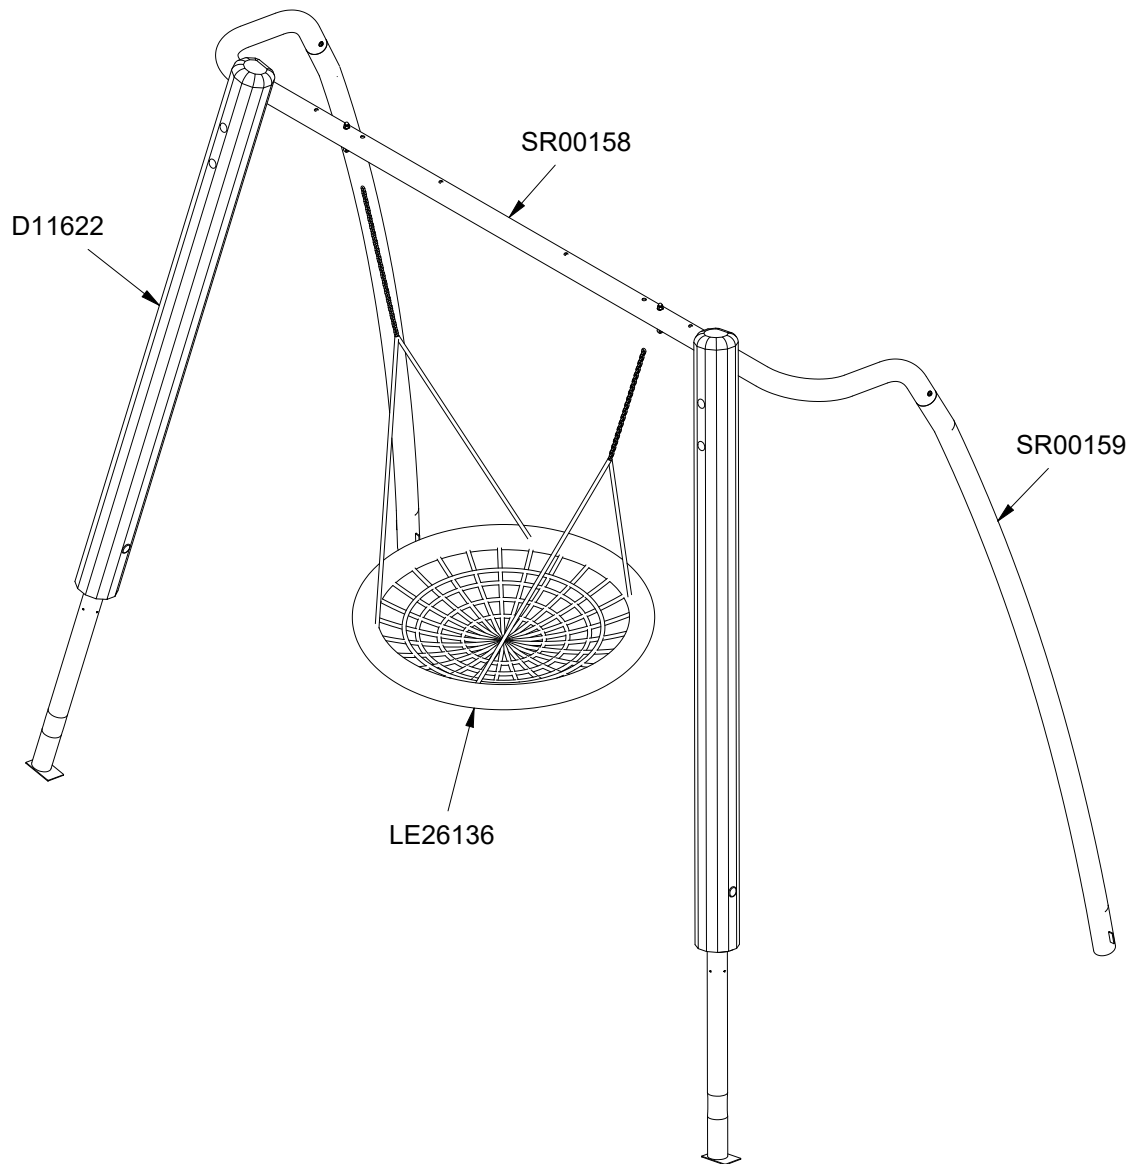

0305-006-002
0305-006-102

1/5

0305-006-002
0305-006-102

2/5

2

3h

25 m²

7,6 x 3,9 x 2,65 m

~252 kg

>C25

45x70x342 cm

65 kg

NORNA PLAYGROUNDS A/S • Virkefeltet 1, DK-8740 Brædstrup • Phone +45 7575 4199 • mail@norna-playgrounds • norna-playgrounds.com

This drawing is the property of NORNA PLAYGROUNDS A/S and pursuant to current legislation may not be copied, transferred to or used by any third party. Should this drawing be used, a fee of 10% of the assumed contract price will be charged.

Parts List		
QTY	PART NO	DESCRIP.
2	D11622	Ø160-180x3495mm, assembled
1	LE26136	Swing Ø120cm
1	SR00158	Top, Ø89,9
2	SR00159	Ø88,9x3000mm

0305-006-002
0305-006-102

(1 : 50)

Parts List		
QTY	PART NO	DESCRIP.
2	B10050	Safety chain 6mm L:20cm
6	LE13100	Shackle
2	LE15539	Swing joint
2	LE15901	3x16, PH
1	LE15910	Name tag
2	LE16056	M12 cap nut
6	LE16060	M16 cap nut
4	LE16079	Buttonhead 10x20mm
2	LE16110	M12x120mm
6	LE16152	M16 - Ø30 mm
4	LE16156	M10-Ø20
4	LE16168	M12 - Ø24 mm
8	LE16538	Cap Ø12-14mm
1	LE16601	Locktite 5ml (Glue)