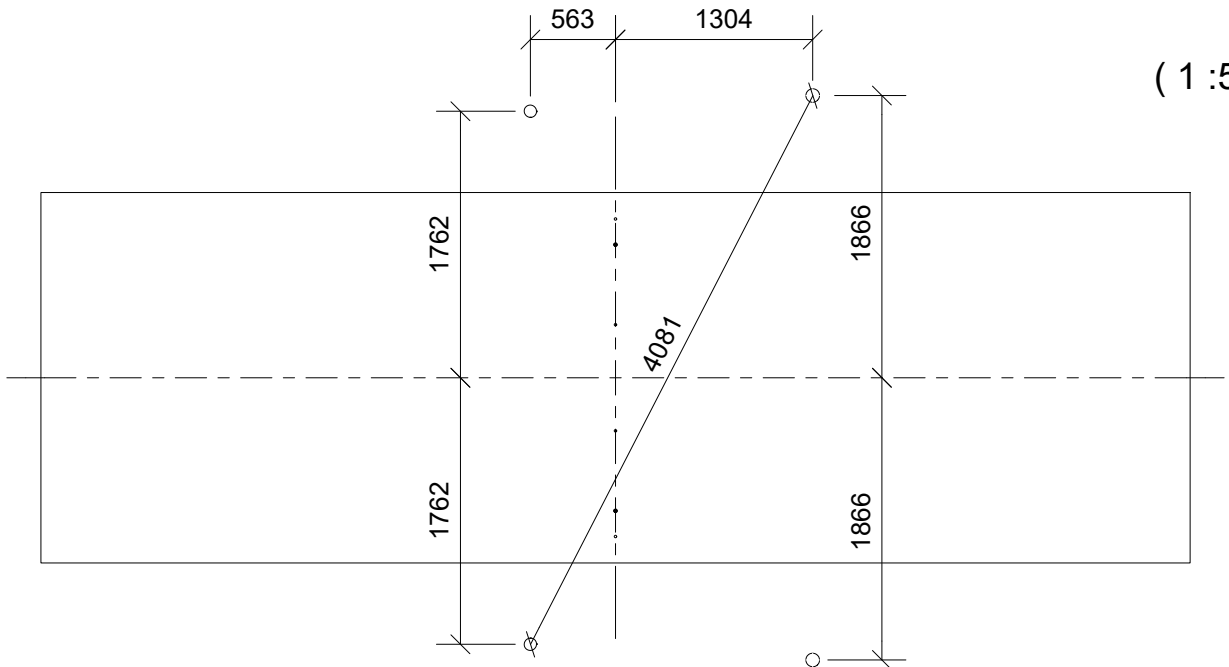

0305-006-002
0305-006-102

1/5

0305-006-002
0305-006-102

2/5

2

3h

25 m²

7,6 x 3,9 x 2,65 m

~252 kg

>C25

45x70x342 cm

65 kg

NORNA PLAYGROUNDS A/S • Virkefeltet 1, DK-8740 Brædstrup • Phone +45 7575 4199 • mail@norna-playgrounds • norna-playgrounds.com

This drawing is the property of NORNA PLAYGROUNDS A/S and pursuant to current legislation may not be copied, transferred to or used by any third party. Should this drawing be used, a fee of 10% of the assumed contract price will be charged.

Parts List		
QTY	PART NO	DESCRIP.
2	D11622	Ø160-180x3495mm, assembled
1	LE26136	Swing Ø120cm
1	SR00158	Top, Ø89,9
2	SR00159	Ø88,9x3000mm

0305-006-002
0305-006-102

(1 : 50)

Parts List		
QTY	PART NO	DESCRIP.
2	B10050	Safety chain 6mm L:20cm
6	LE13100	Shackle
2	LE15539	Swing joint
2	LE15901	3x16, PH
1	LE15910	Name tag
2	LE16056	M12 cap nut
6	LE16060	M16 cap nut
4	LE16079	Buttonhead 10x20mm
2	LE16110	M12x120mm
6	LE16152	M16 - Ø30 mm
4	LE16156	M10-Ø20
4	LE16168	M12 - Ø24 mm
8	LE16538	Cap Ø12-14mm
1	LE16601	Locktite 5ml (Glue)