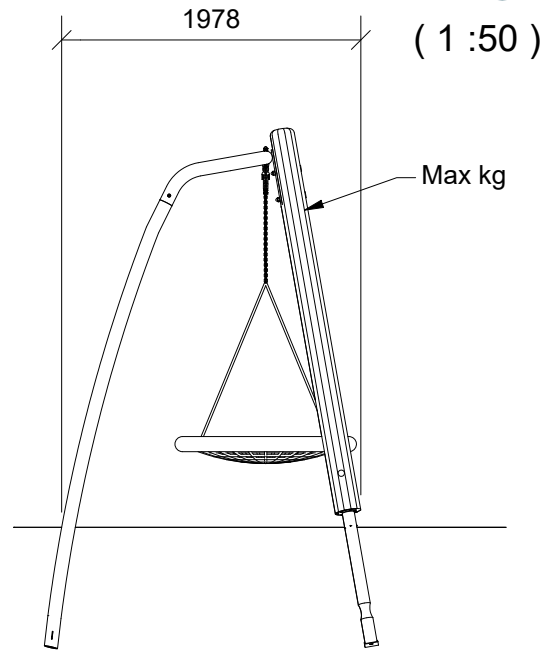

0305-006-002
0305-006-102

1/5

0305-006-002
0305-006-102

2/5

2

3h

25 m²

7,6 x 3,9 x 2,65 m

~252 kg

>C25

45x70x342 cm

65 kg

NORNA PLAYGROUNDS A/S • Virkefeltet 1, DK-8740 Brædstrup • Phone +45 7575 4199 • mail@norna-playgrounds • norna-playgrounds.com

This drawing is the property of NORNA PLAYGROUNDS A/S and pursuant to current legislation may not be copied, transferred to or used by any third party. Should this drawing be used, a fee of 10% of the assumed contract price will be charged.

Parts List		
QTY	PART NO	DESCRIP.
2	D11622	Ø160-180x3495mm, assembled
1	LE26136	Swing Ø120cm
1	SR00158	Top, Ø89,9
2	SR00159	Ø88,9x3000mm

0305-006-002
0305-006-102

(1 : 50)

Parts List		
QTY	PART NO	DESCRIP.
2	B10050	Safety chain 6mm L:20cm
6	LE13100	Shackle
2	LE15539	Swing joint
2	LE15901	3x16, PH
1	LE15910	Name tag
2	LE16056	M12 cap nut
6	LE16060	M16 cap nut
4	LE16079	Buttonhead 10x20mm
2	LE16110	M12x120mm
6	LE16152	M16 - Ø30 mm
4	LE16156	M10-Ø20
4	LE16168	M12 - Ø24 mm
8	LE16538	Cap Ø12-14mm
1	LE16601	Locktite 5ml (Glue)