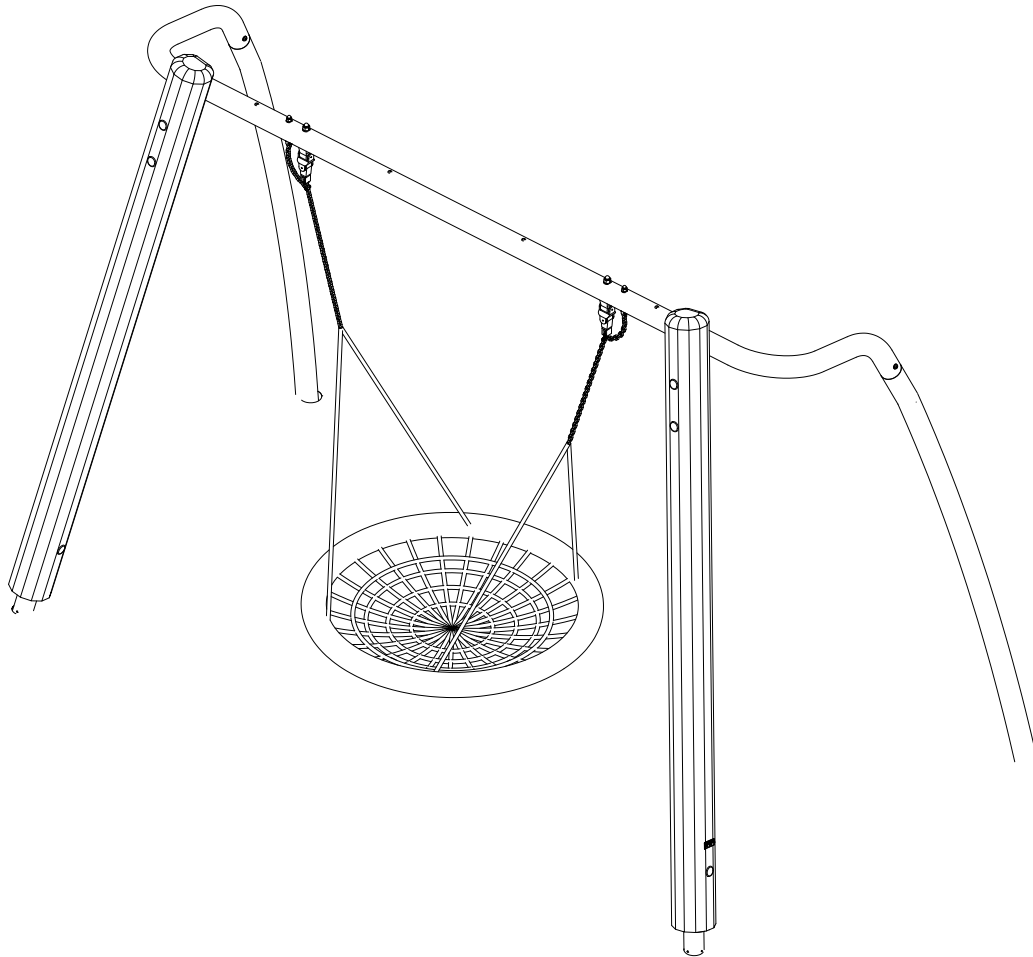

0305-006-002
0305-006-102

1/5

0305-006-002
0305-006-102

2/5

2

3h

25 m²

7,6 x 3,9 x 2,65 m

~252 kg

>C25

45x70x342 cm

65 kg

NORNA PLAYGROUNDS A/S • Virkefeltet 1, DK-8740 Brædstrup • Phone +45 7575 4199 • mail@norna-playgrounds • norna-playgrounds.com

This drawing is the property of NORNA PLAYGROUNDS A/S and pursuant to current legislation may not be copied, transferred to or used by any third party. Should this drawing be used, a fee of 10% of the assumed contract price will be charged.

Parts List		
QTY	PART NO	DESCRIP.
2	D11622	Ø160-180x3495mm, assembled
1	LE26136	Swing Ø120cm
1	SR00158	Top, Ø89,9
2	SR00159	Ø88,9x3000mm

0305-006-002
0305-006-102

(1 : 50)

Parts List		
QTY	PART NO	DESCRIP.
2	B10050	Safety chain 6mm L:20cm
6	LE13100	Shackle
2	LE15539	Swing joint
2	LE15901	3x16, PH
1	LE15910	Name tag
2	LE16056	M12 cap nut
6	LE16060	M16 cap nut
4	LE16079	Buttonhead 10x20mm
2	LE16110	M12x120mm
6	LE16152	M16 - Ø30 mm
4	LE16156	M10-Ø20
4	LE16168	M12 - Ø24 mm
8	LE16538	Cap Ø12-14mm
1	LE16601	Locktite 5ml (Glue)