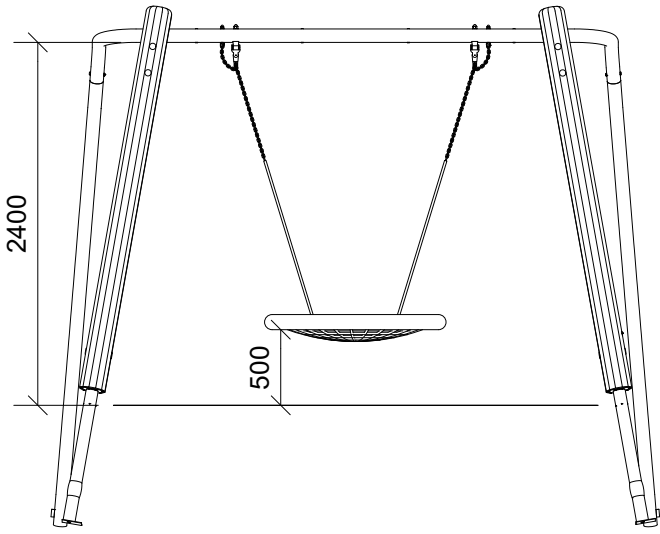

0305-006-002
0305-006-102

1/5

0305-006-002
0305-006-102

2/5

2

3h

25 m²

7,6 x 3,9 x 2,65 m

~252 kg

>C25

45x70x342 cm

65 kg

NORNA PLAYGROUNDS A/S • Virkefeltet 1, DK-8740 Brædstrup • Phone +45 7575 4199 • mail@norna-playgrounds • norna-playgrounds.com

This drawing is the property of NORNA PLAYGROUNDS A/S and pursuant to current legislation may not be copied, transferred to or used by any third party. Should this drawing be used, a fee of 10% of the assumed contract price will be charged.

Parts List		
QTY	PART NO	DESCRIP.
2	D11622	Ø160-180x3495mm, assembled
1	LE26136	Swing Ø120cm
1	SR00158	Top, Ø89,9
2	SR00159	Ø88,9x3000mm

0305-006-002
0305-006-102

(1 : 50)

Parts List		
QTY	PART NO	DESCRIP.
2	B10050	Safety chain 6mm L:20cm
6	LE13100	Shackle
2	LE15539	Swing joint
2	LE15901	3x16, PH
1	LE15910	Name tag
2	LE16056	M12 cap nut
6	LE16060	M16 cap nut
4	LE16079	Buttonhead 10x20mm
2	LE16110	M12x120mm
6	LE16152	M16 - Ø30 mm
4	LE16156	M10-Ø20
4	LE16168	M12 - Ø24 mm
8	LE16538	Cap Ø12-14mm
1	LE16601	Locktite 5ml (Glue)